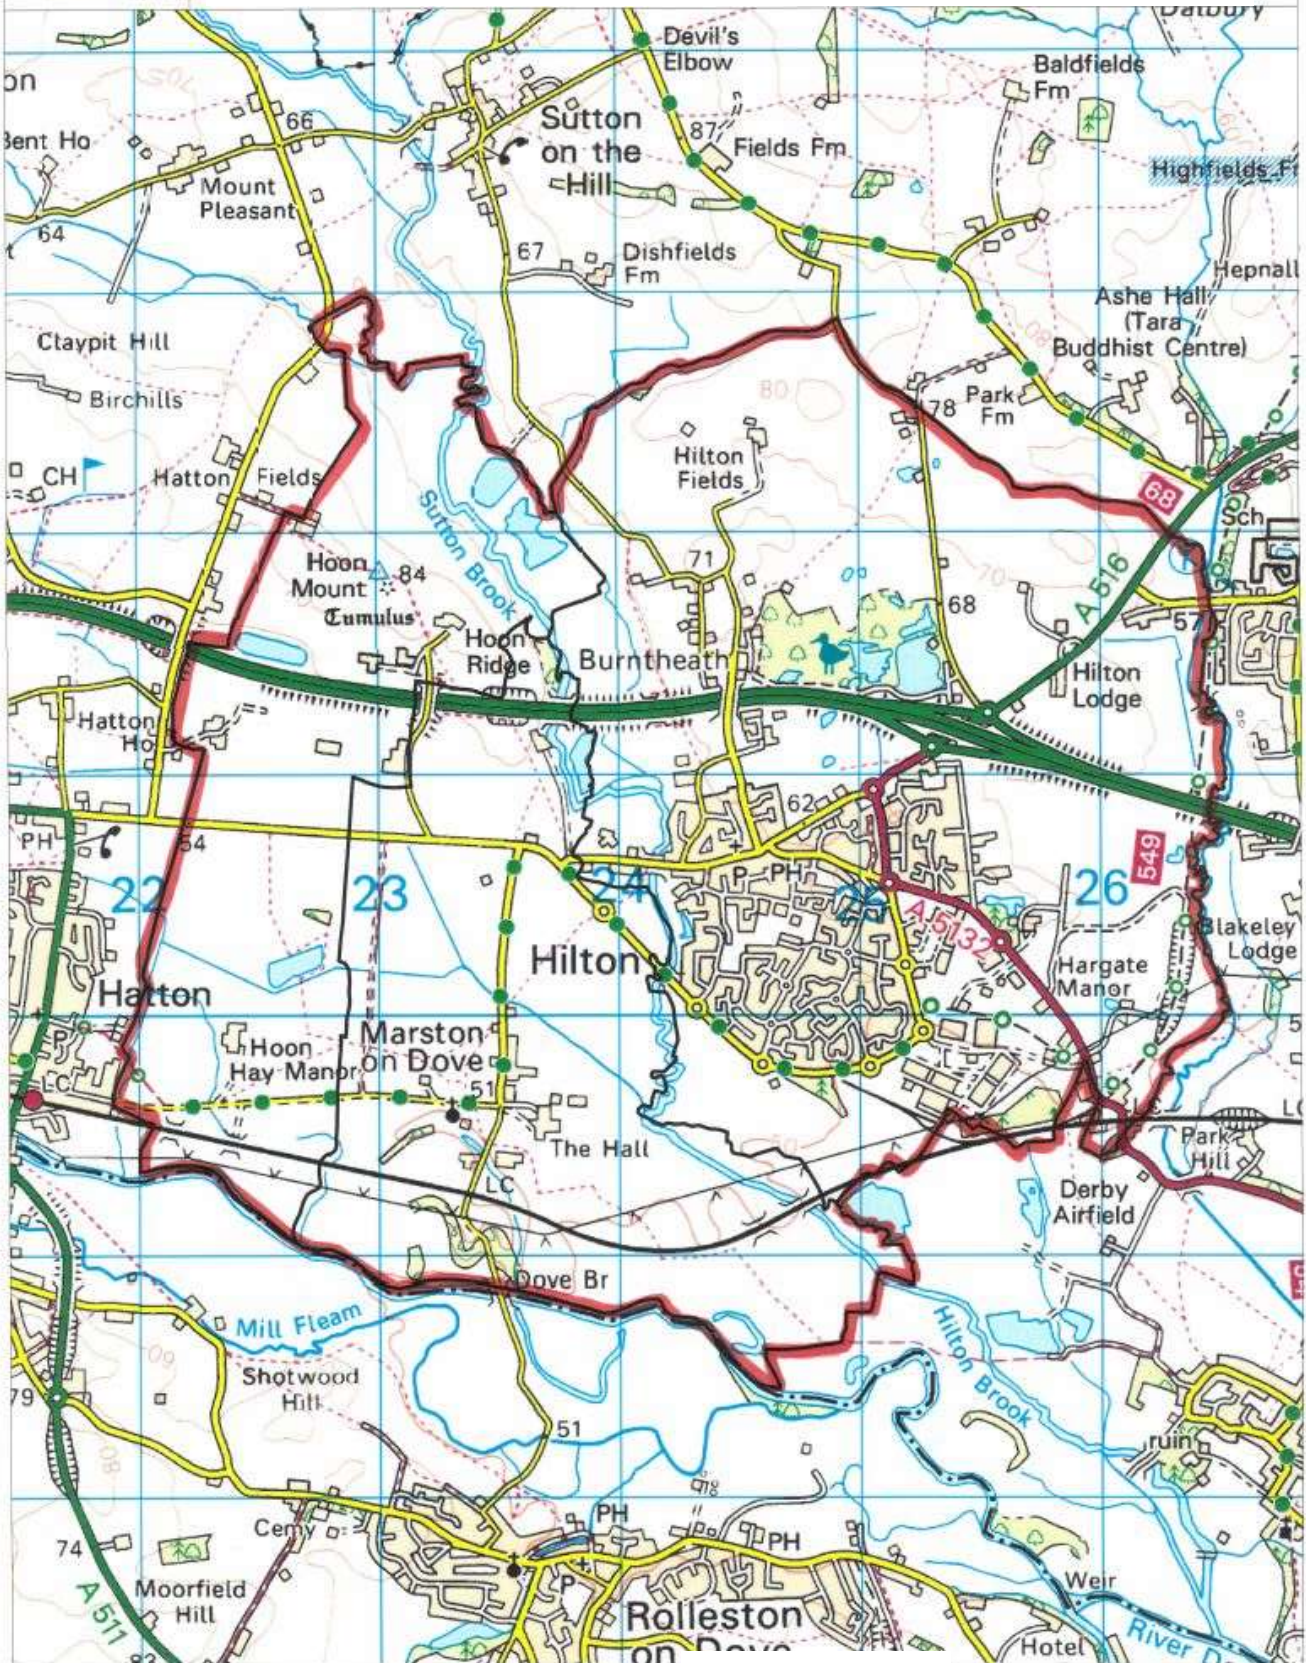

Neighbourhood area boundary for Hilton Neighbourhood Plan

Reproduced from the Ordnance Survey mapping with the permission of the controller of Her Majesty's Stationary Office. © Crown copyright. Unauthorised reproduction infringes Crown Copyright and may lead to prosecution or civil proceedings. LA 100019481 2014.

Neighbourhood area boundary

Not to scale