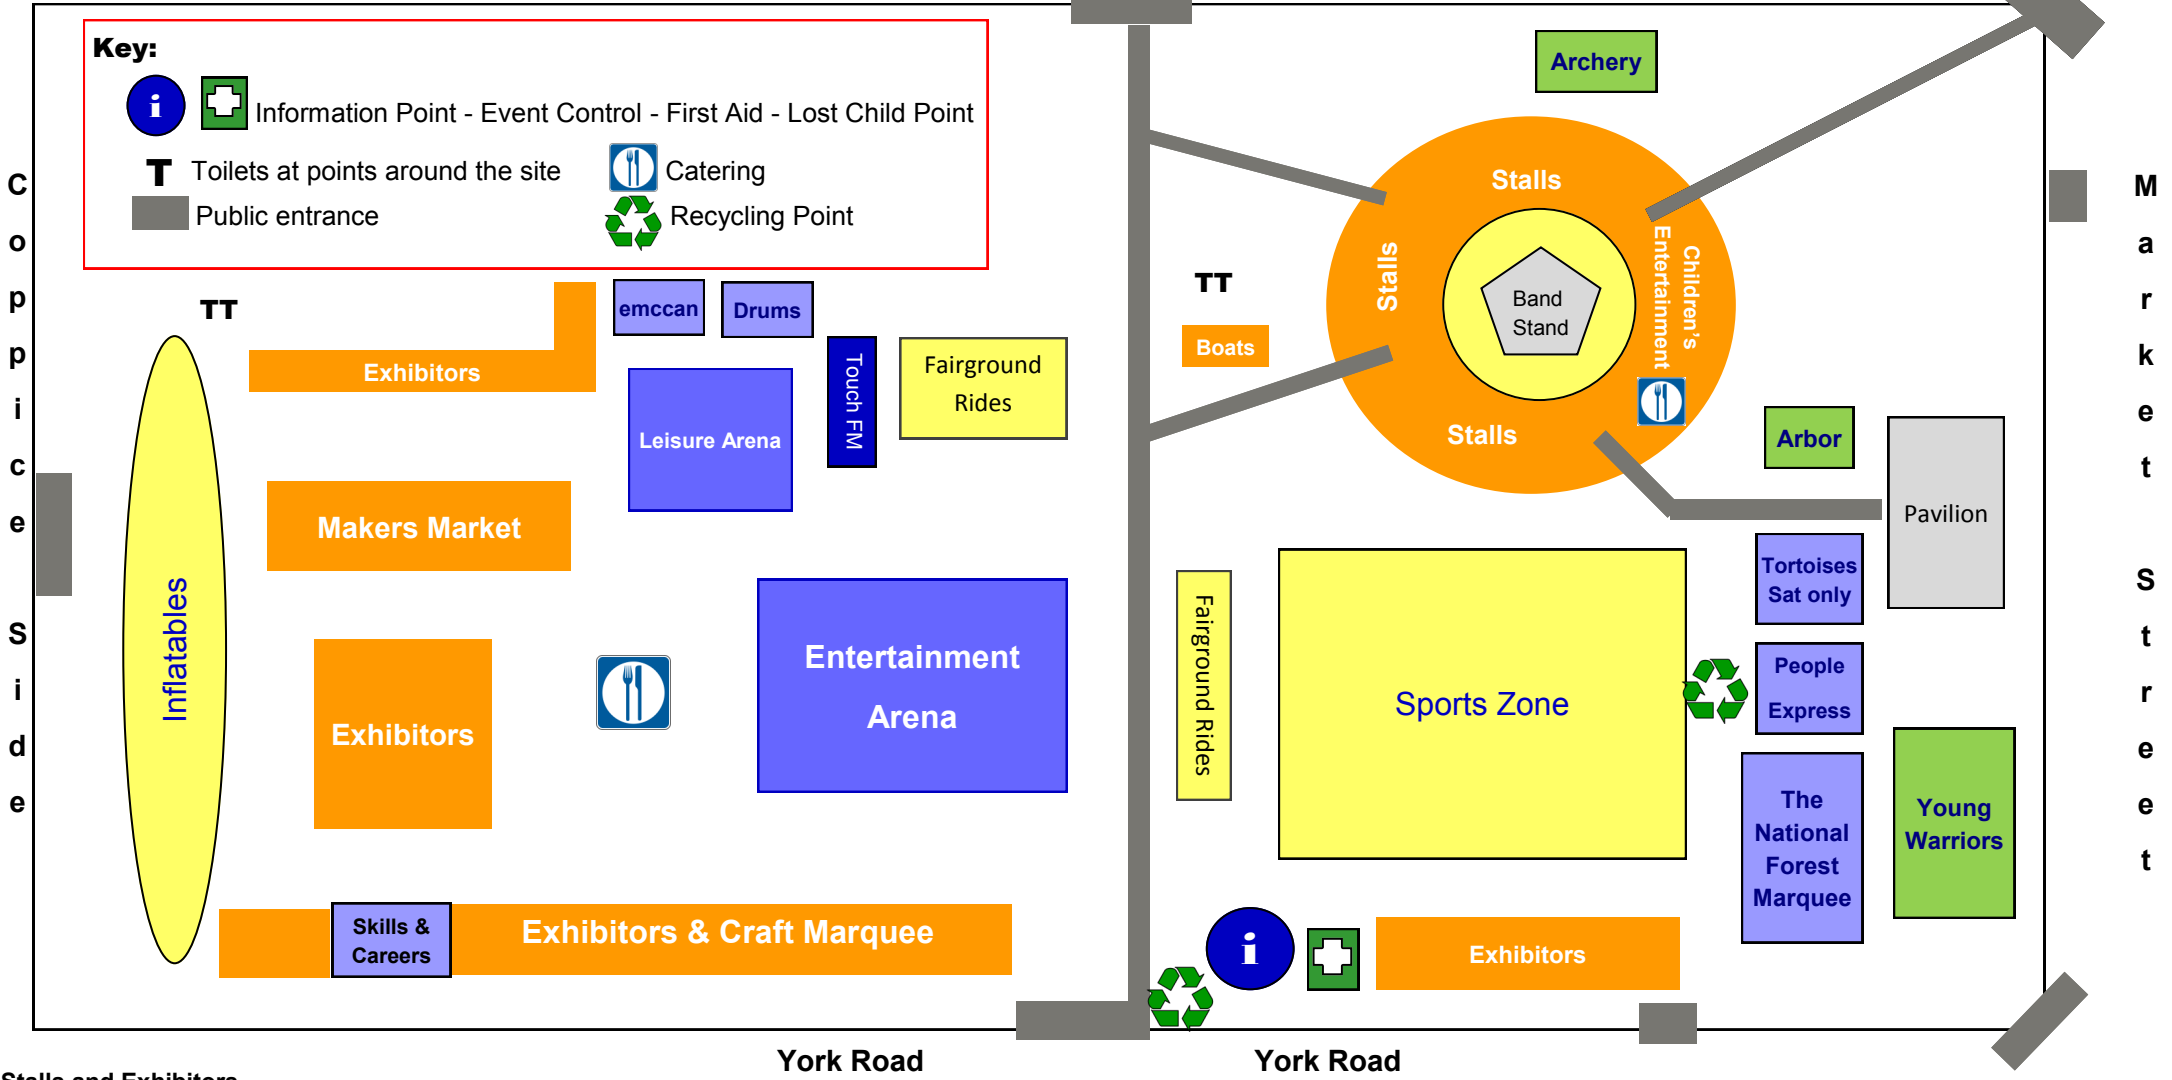

Leisure arena

12:30	- Tribal Taiko Drumming Performance & Workshop
13:15	- Sharecroft Gymnastics Club
13:40	- Celtic School of Irish Dancing
14:05	- Crown Kickboxing
14:30	- Charlies Angels Dance Academy
14:55	- Fight Station Kickboxing
15:15	- Tribal Taiko Drumming Performance & Workshop
16:00	- Sharecroft Gymnastics Club
16:20	- emmcan
16:40	- Celtic School of Irish Dancing

12:30	- emccan
12:50	- Clown Bluey
13:30	- Capable Canines
14:15	- Pedal Power v Parkour
15:00	- The Red Barrows
15:15	- Clown Bluey
15:50	- Capable Canines
16:30	- Pedal Power v Parkour

Leisure arena

12:30	- Crown Kickboxing
12:55	- Tribal Vibes Drum Circle
13:45	- The Dance and Music Centre
14:35	- emccan
15:00	- Ashby Girls Rugby
15:25	- Tribal Vibes Drum Circle
16:10	- Charlie's Angels Dance Academy
16:35	- Fight Station Kickboxing

Bandstand & surrounding area

Silent Disco

WI Tea & Cake Café

Mini Fire Engine Rides

12:30	Punch and Judy
13:00	Rachel Haywood Steel Pans
13:30	Clowns and Magic
14:00	The Red Barrows
14:15	Harp Ensemble
14:45	Punch and Judy
15:15	Rachel Haywood Steel Pans
15:45	Clowns and Magic
16:15	Harp Ensemble
16:30	Rachel Haywood Steel Pans

The Red Barrows

Arbor

Festival of Leisure – Maurice Lea Memorial Park site

Map not to scale and subject to change

Key:

- Information Point - Event Control - First Aid - Lost Child Point
- Toilets at points around the site
- Public entrance
- Catering
- Recycling Point