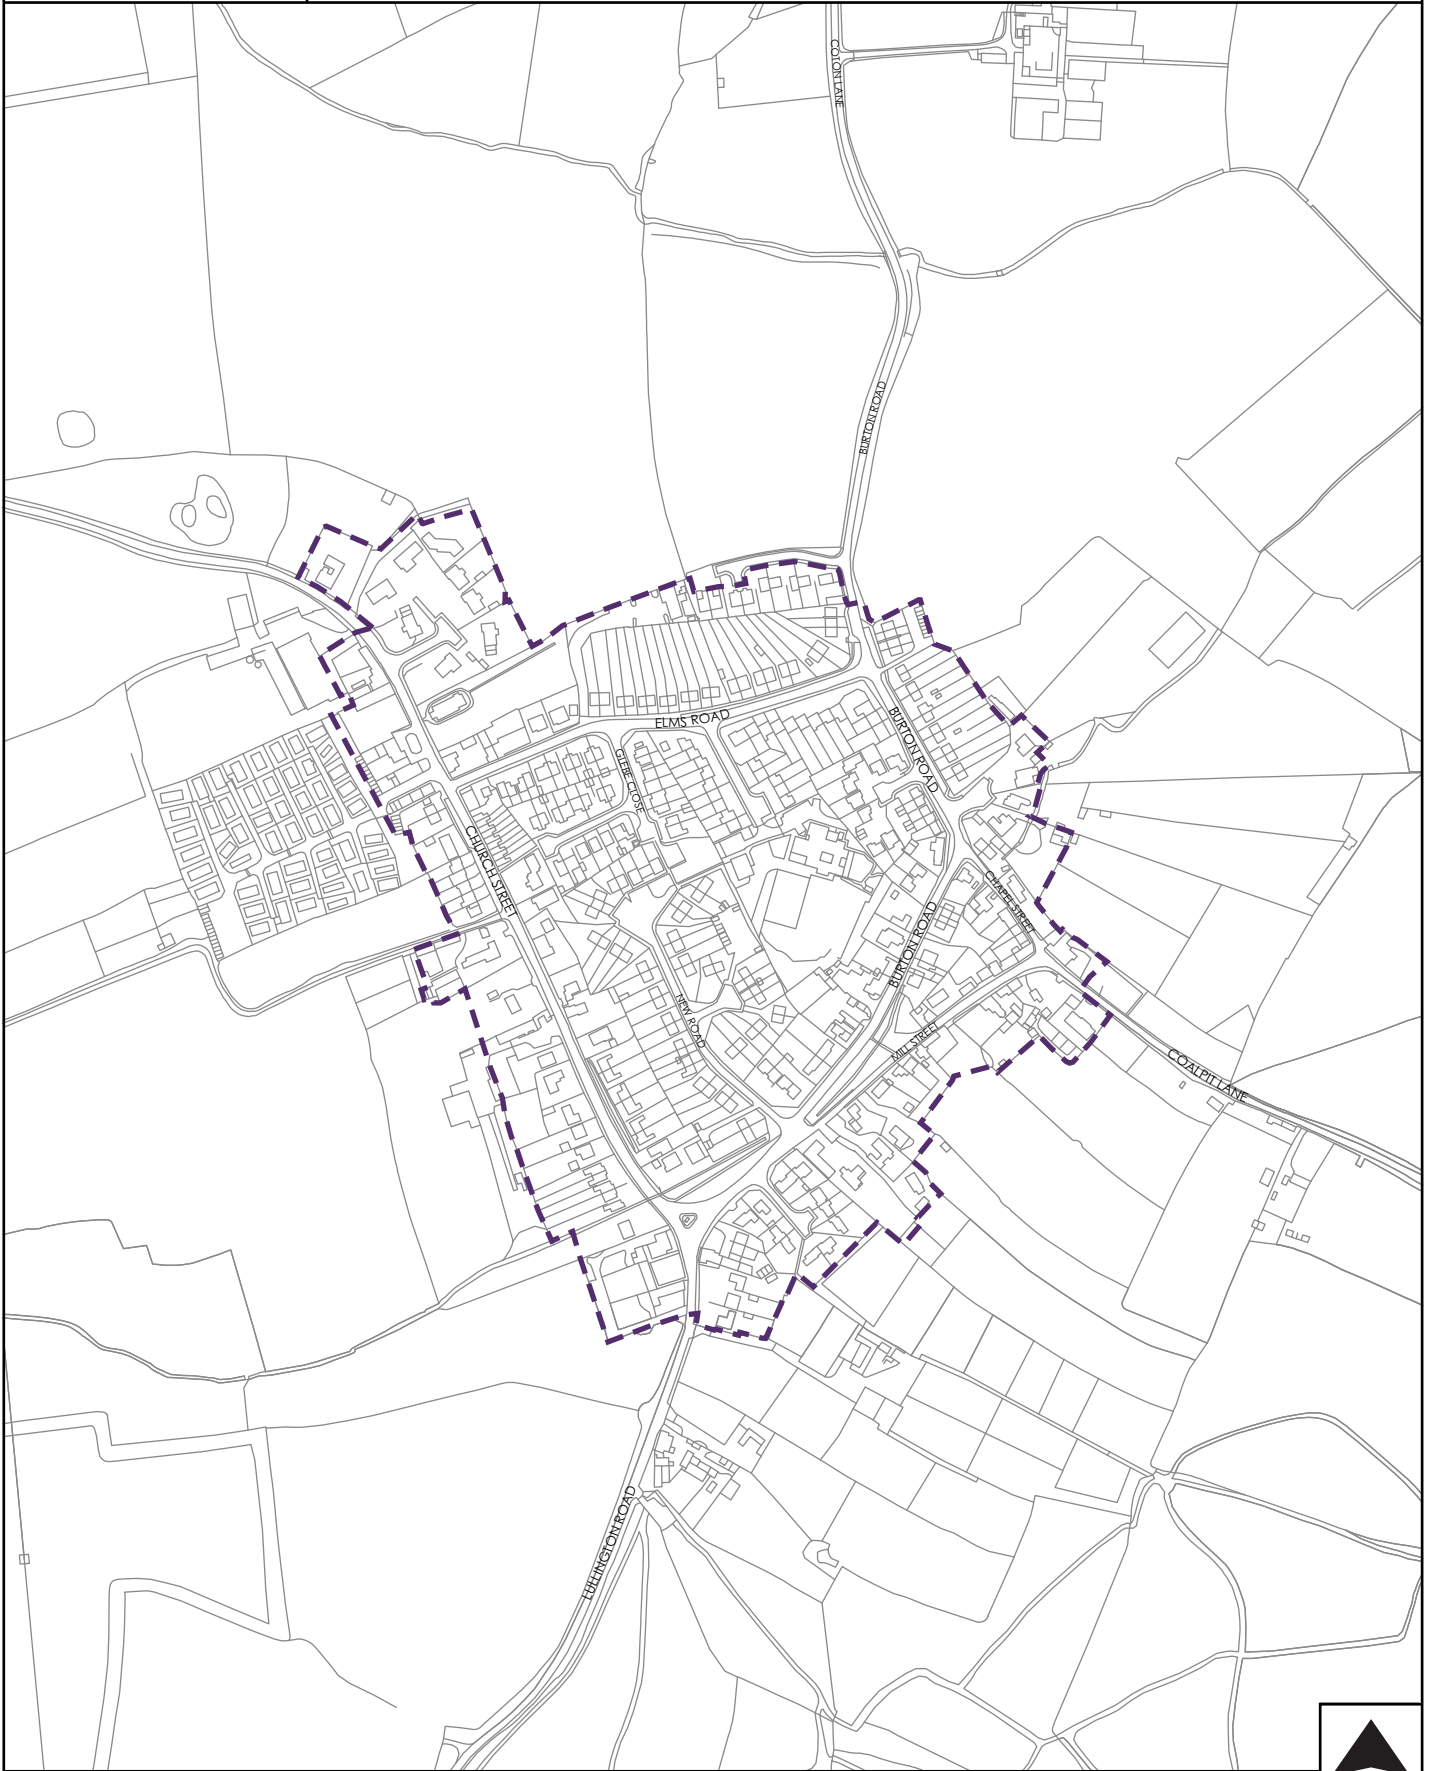

Appendix A

Settlement Boundary Maps

THIS PAGE IS INTENTIONALLY BLANK

Aston on Trent Village Settlement Boundary

Proposed Settlement boundary

Barrow on Trent Village Settlement Boundary

Proposed Settlement boundary

© Crown copyright. All rights reserved.
100019461 2014.

Scale: 1:5000 at A4

NORTH

Burnaston Village Settlement Boundary

Proposed Settlement boundary

Castle Gresley (Mount Pleasant) Settlement Boundary

Cauldwell Village Settlement Boundary

Proposed Settlement boundary

Church Broughton Village Settlement Boundary

Proposed Settlement boundary

© Crown copyright. All rights reserved.
100019461 2014.

Scale: 1:2500 at A4

Coton in the Elms Village Settlement Boundary

 Proposed Settlement boundary

Coton Park Village Settlement Boundary

Proposed Settlement boundary

Egginton Village Settlement Boundary

Proposed Settlement boundary

Etwall Village Settlement Boundary

Proposed Settlement boundary