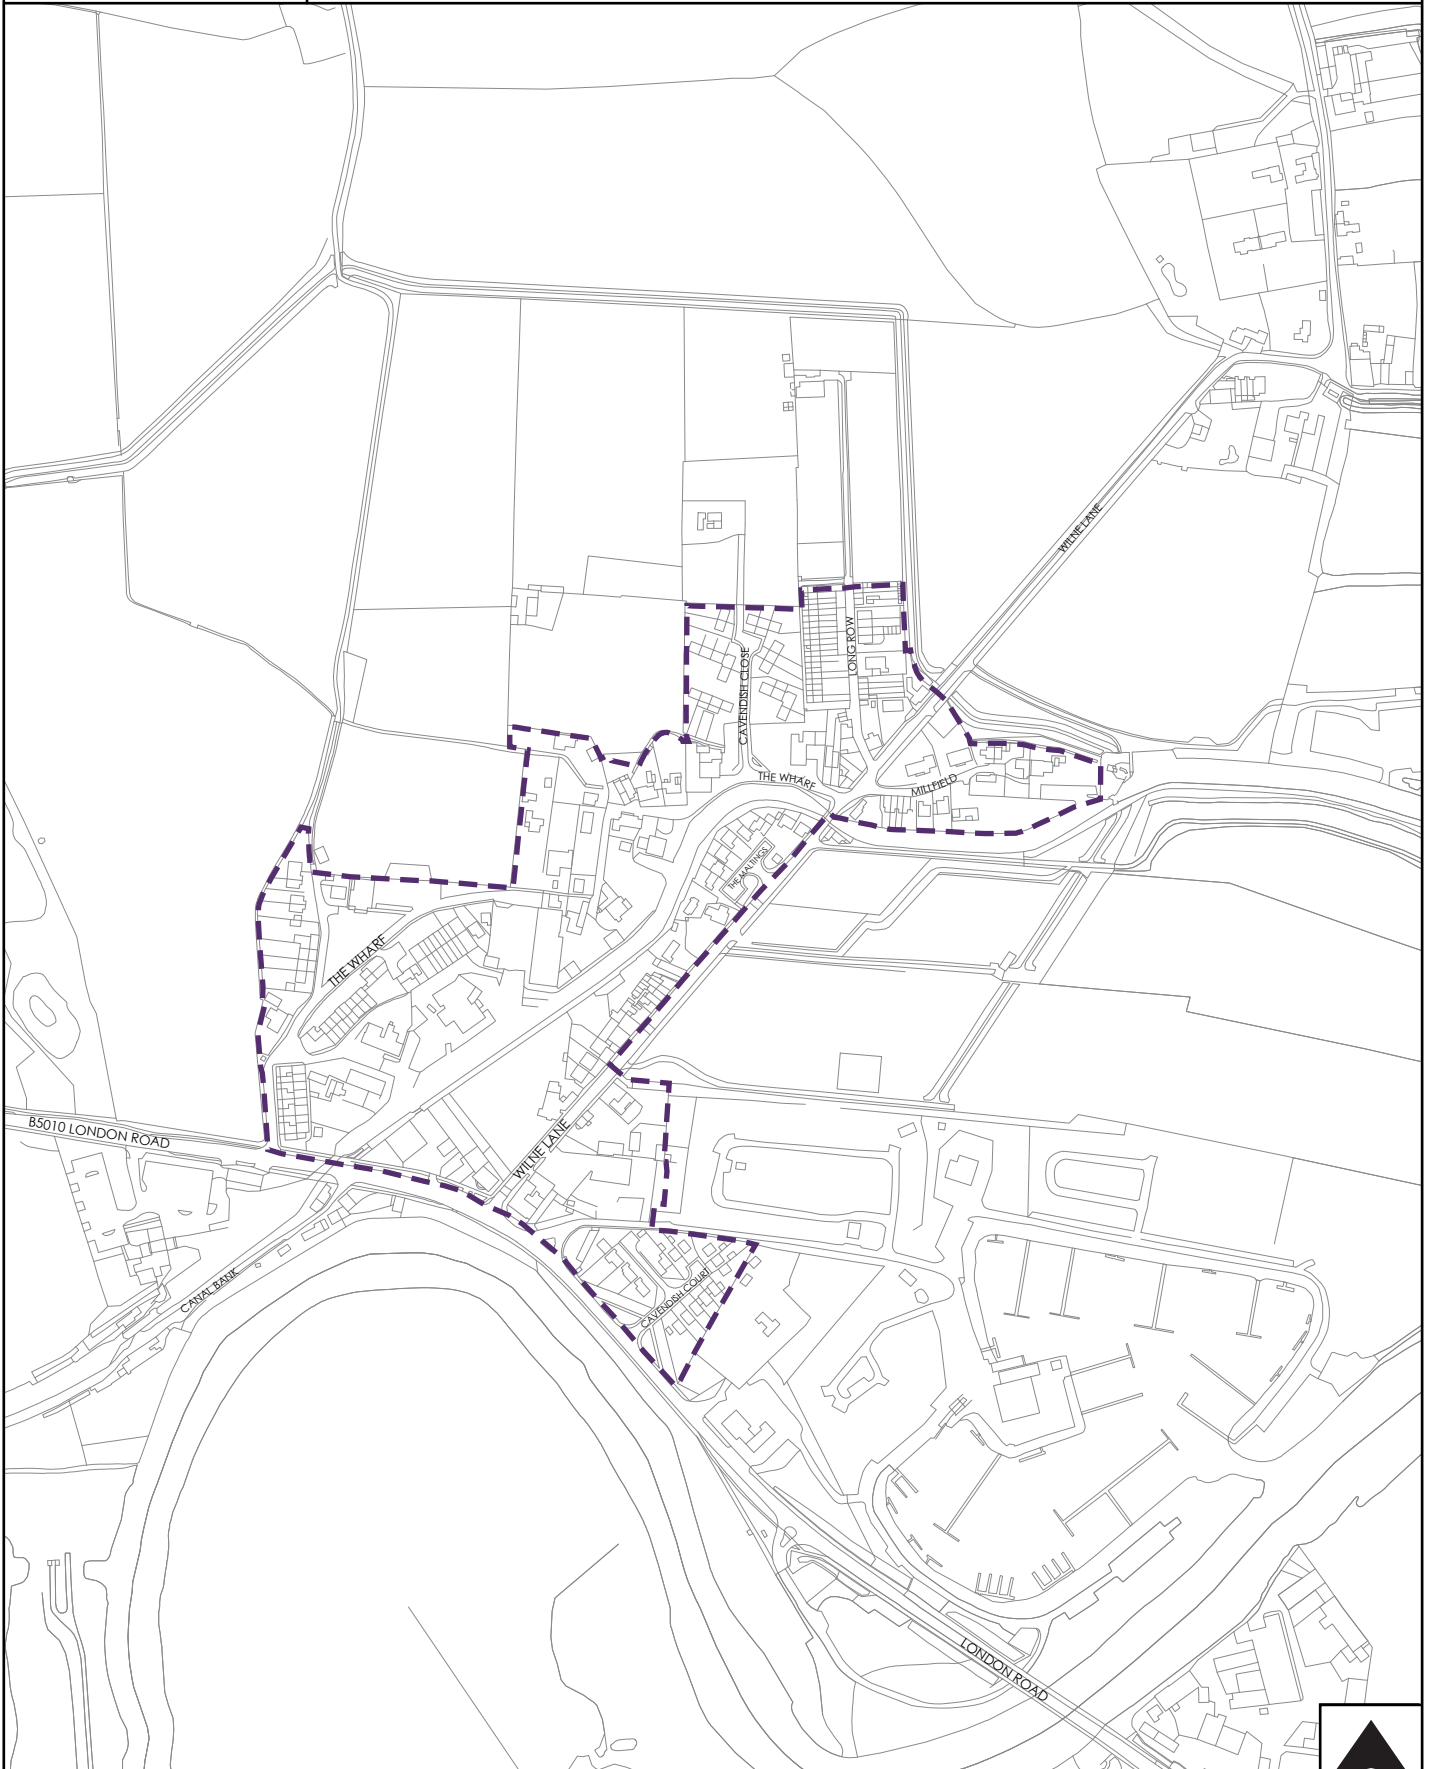

Appendix A

Settlement Boundary Maps

THIS PAGE IS INTENTIONALLY BLANK

Aston on Trent Village Settlement Boundary

Proposed Settlement boundary

Barrow on Trent Village Settlement Boundary

Proposed Settlement boundary

© Crown copyright. All rights reserved. 100019461 2014.

Scale: 1:10000 at A4

Proposed Settlement boundary

Rosliston Village Settlement Boundary

Proposed Settlement boundary

© Crown copyright. All rights reserved.
100019461 2014.

Scale: 1:5000 at A4

Scropton Village Settlement Boundary

Proposed Settlement boundary

© Crown copyright. All rights reserved.
100019461 2014.

Scale: 1: 2500 at A4

NORTH

Shardlow (East) Village Settlement Boundary

Shardlow (West) Village Settlement Boundary

Proposed Settlement boundary

© Crown copyright. All rights reserved.
100019461 2014.

Scale: 1:5000 at A4

NORTH

Smisby Village Settlement Boundary

Proposed Settlement boundary