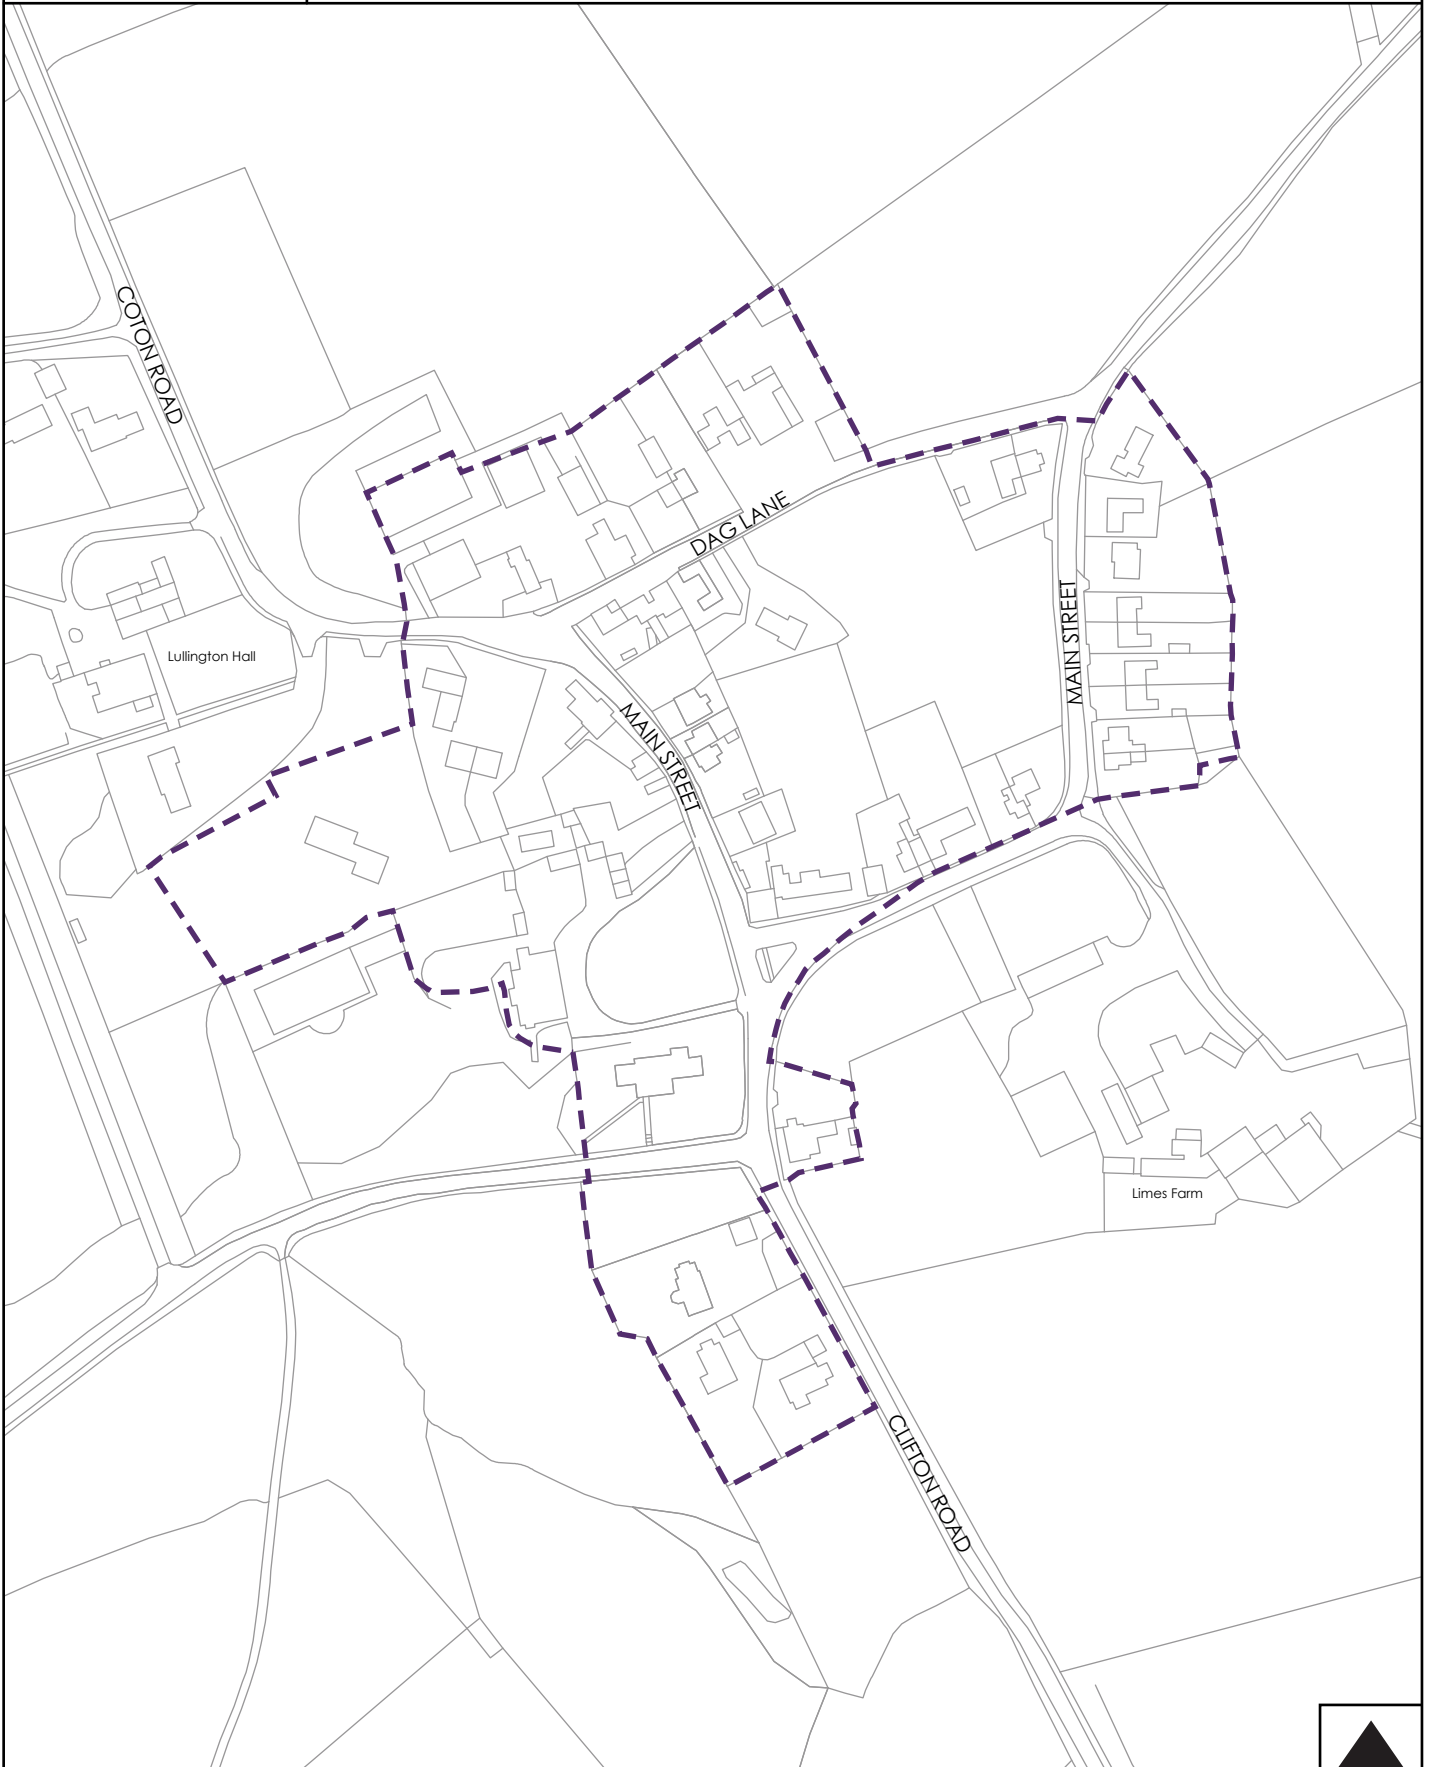

Appendix A

Settlement Boundary Maps

THIS PAGE IS INTENTIONALLY BLANK

Aston on Trent Village Settlement Boundary

Proposed Settlement boundary

Barrow on Trent Village Settlement Boundary

Proposed Settlement boundary

© Crown copyright. All rights reserved.
100019461 2014.

Scale: 1: 2500 at A4

NORTH

Lees Village Settlement Boundary

Proposed Settlement boundary

Linton Village Settlement Boundary

Proposed Settlement boundary

© Crown copyright. All rights reserved.
100019461 2014.

Scale: 1:10000 at A4

Long Lane Village Settlement Boundary

Proposed Settlement boundary

© Crown copyright. All rights reserved.
100019461 2014.

Scale: 1: 2500 at A4

Lullington Village Settlement Boundary

Proposed Settlement boundary

Melbourne Village Settlement Boundary

Melbourn Settlement Boundary

Kings Newton Settlement Boundary (see separate map)

Proposed Settlement boundary