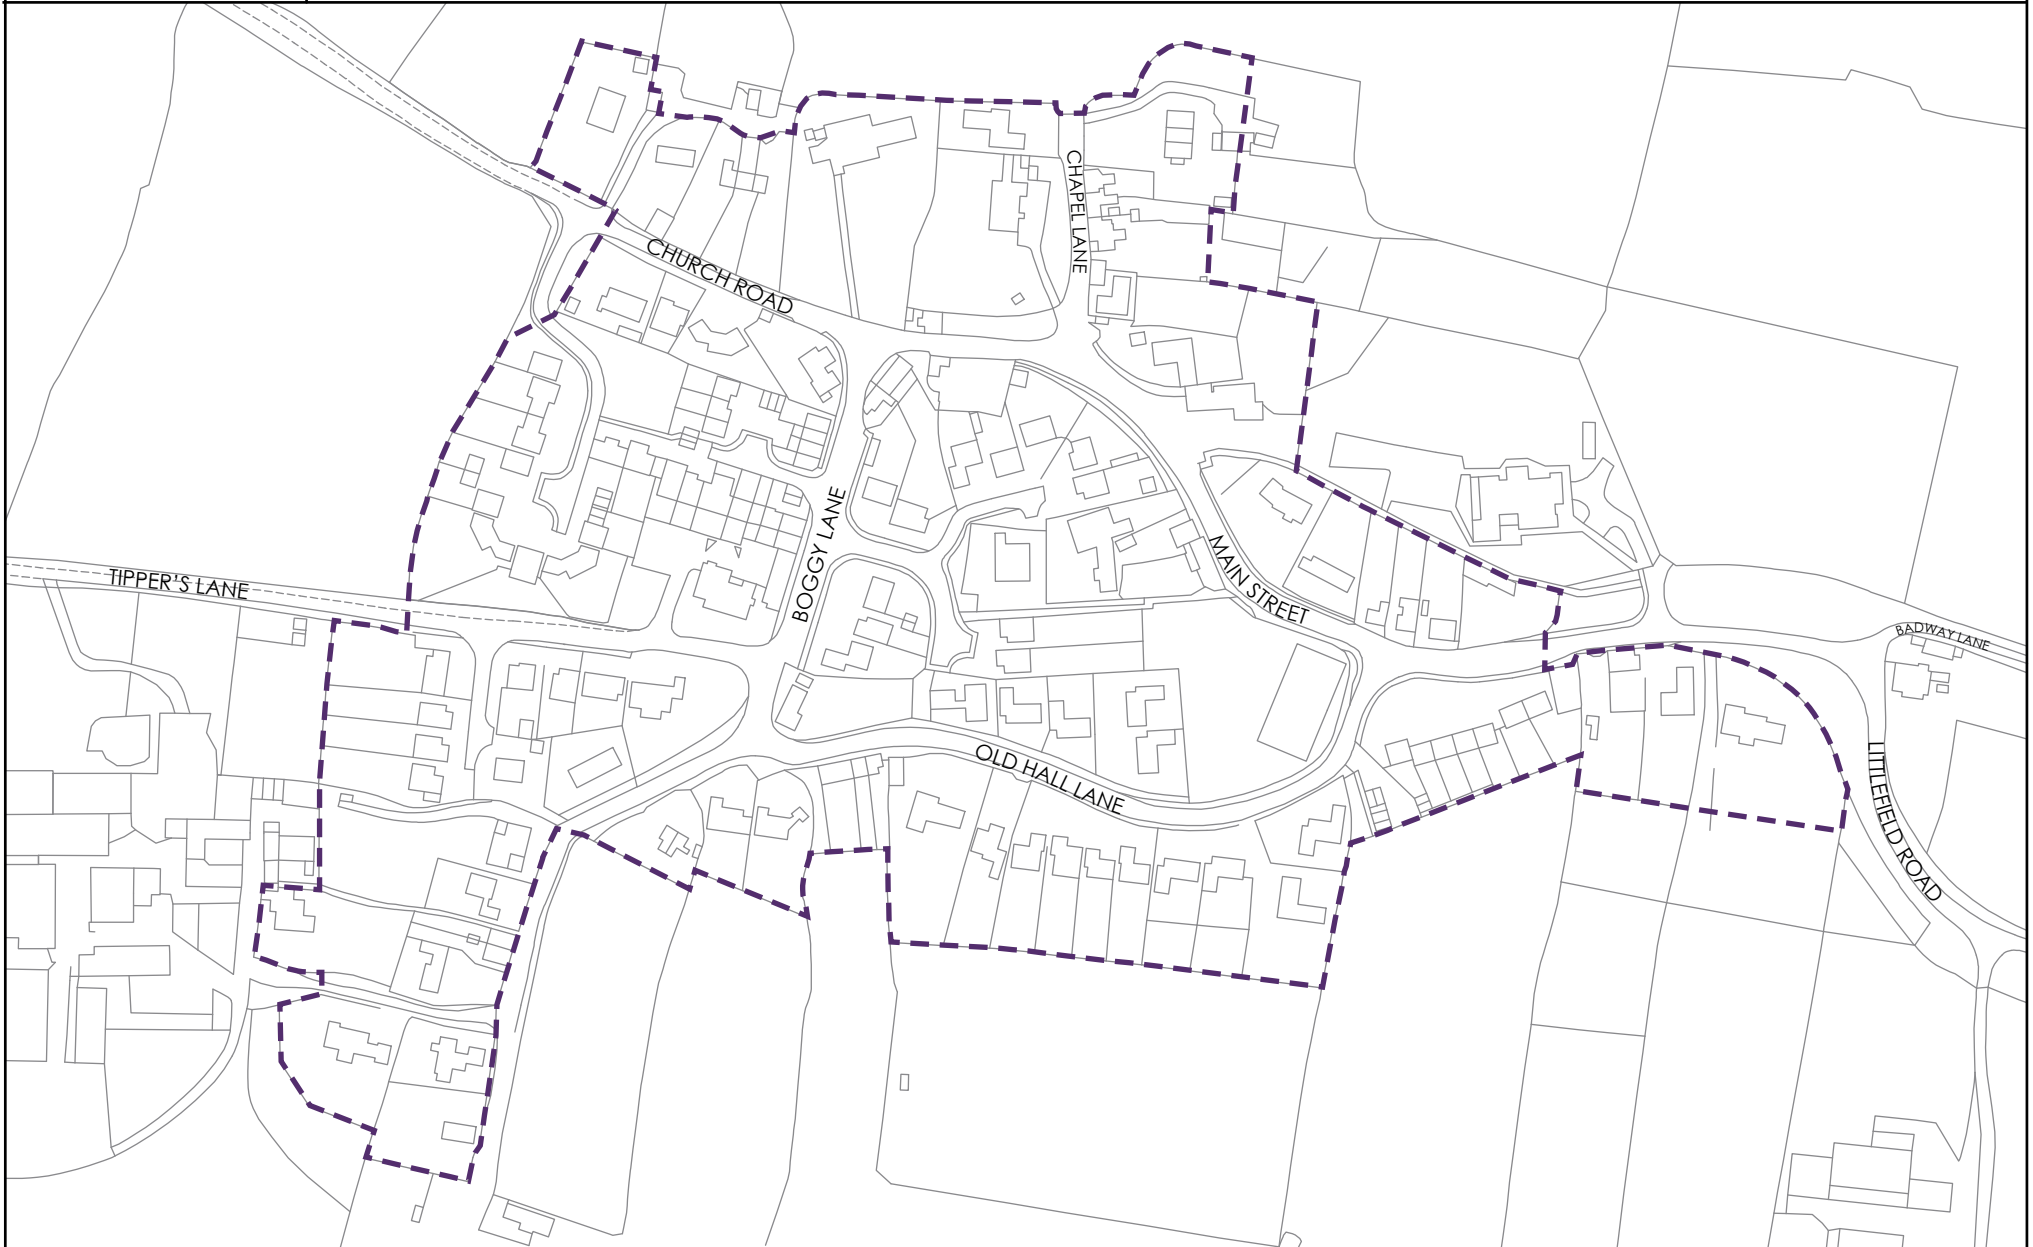

Appendix A

Settlement Boundary Maps

THIS PAGE IS INTENTIONALLY BLANK

Aston on Trent Village Settlement Boundary

Proposed Settlement boundary

Barrow on Trent Village Settlement Boundary

Proposed Settlement boundary

© Crown copyright. All rights reserved.
100019461 2014.

Scale: 1:5000 at A4

NORTH

Burnaston Village Settlement Boundary

Proposed Settlement boundary

Castle Gresley (Mount Pleasant) Settlement Boundary

Cauldwell Village Settlement Boundary

Proposed Settlement boundary

Church Broughton Village Settlement Boundary

Proposed Settlement boundary

© Crown copyright. All rights reserved.
100019461 2014.

Scale: 1:2500 at A4

Coton in the Elms Village Settlement Boundary

 Proposed Settlement boundary

Coton Park Village Settlement Boundary

Proposed Settlement boundary

Egginton Village Settlement Boundary

Proposed Settlement boundary

Etwall Village Settlement Boundary

Proposed Settlement boundary