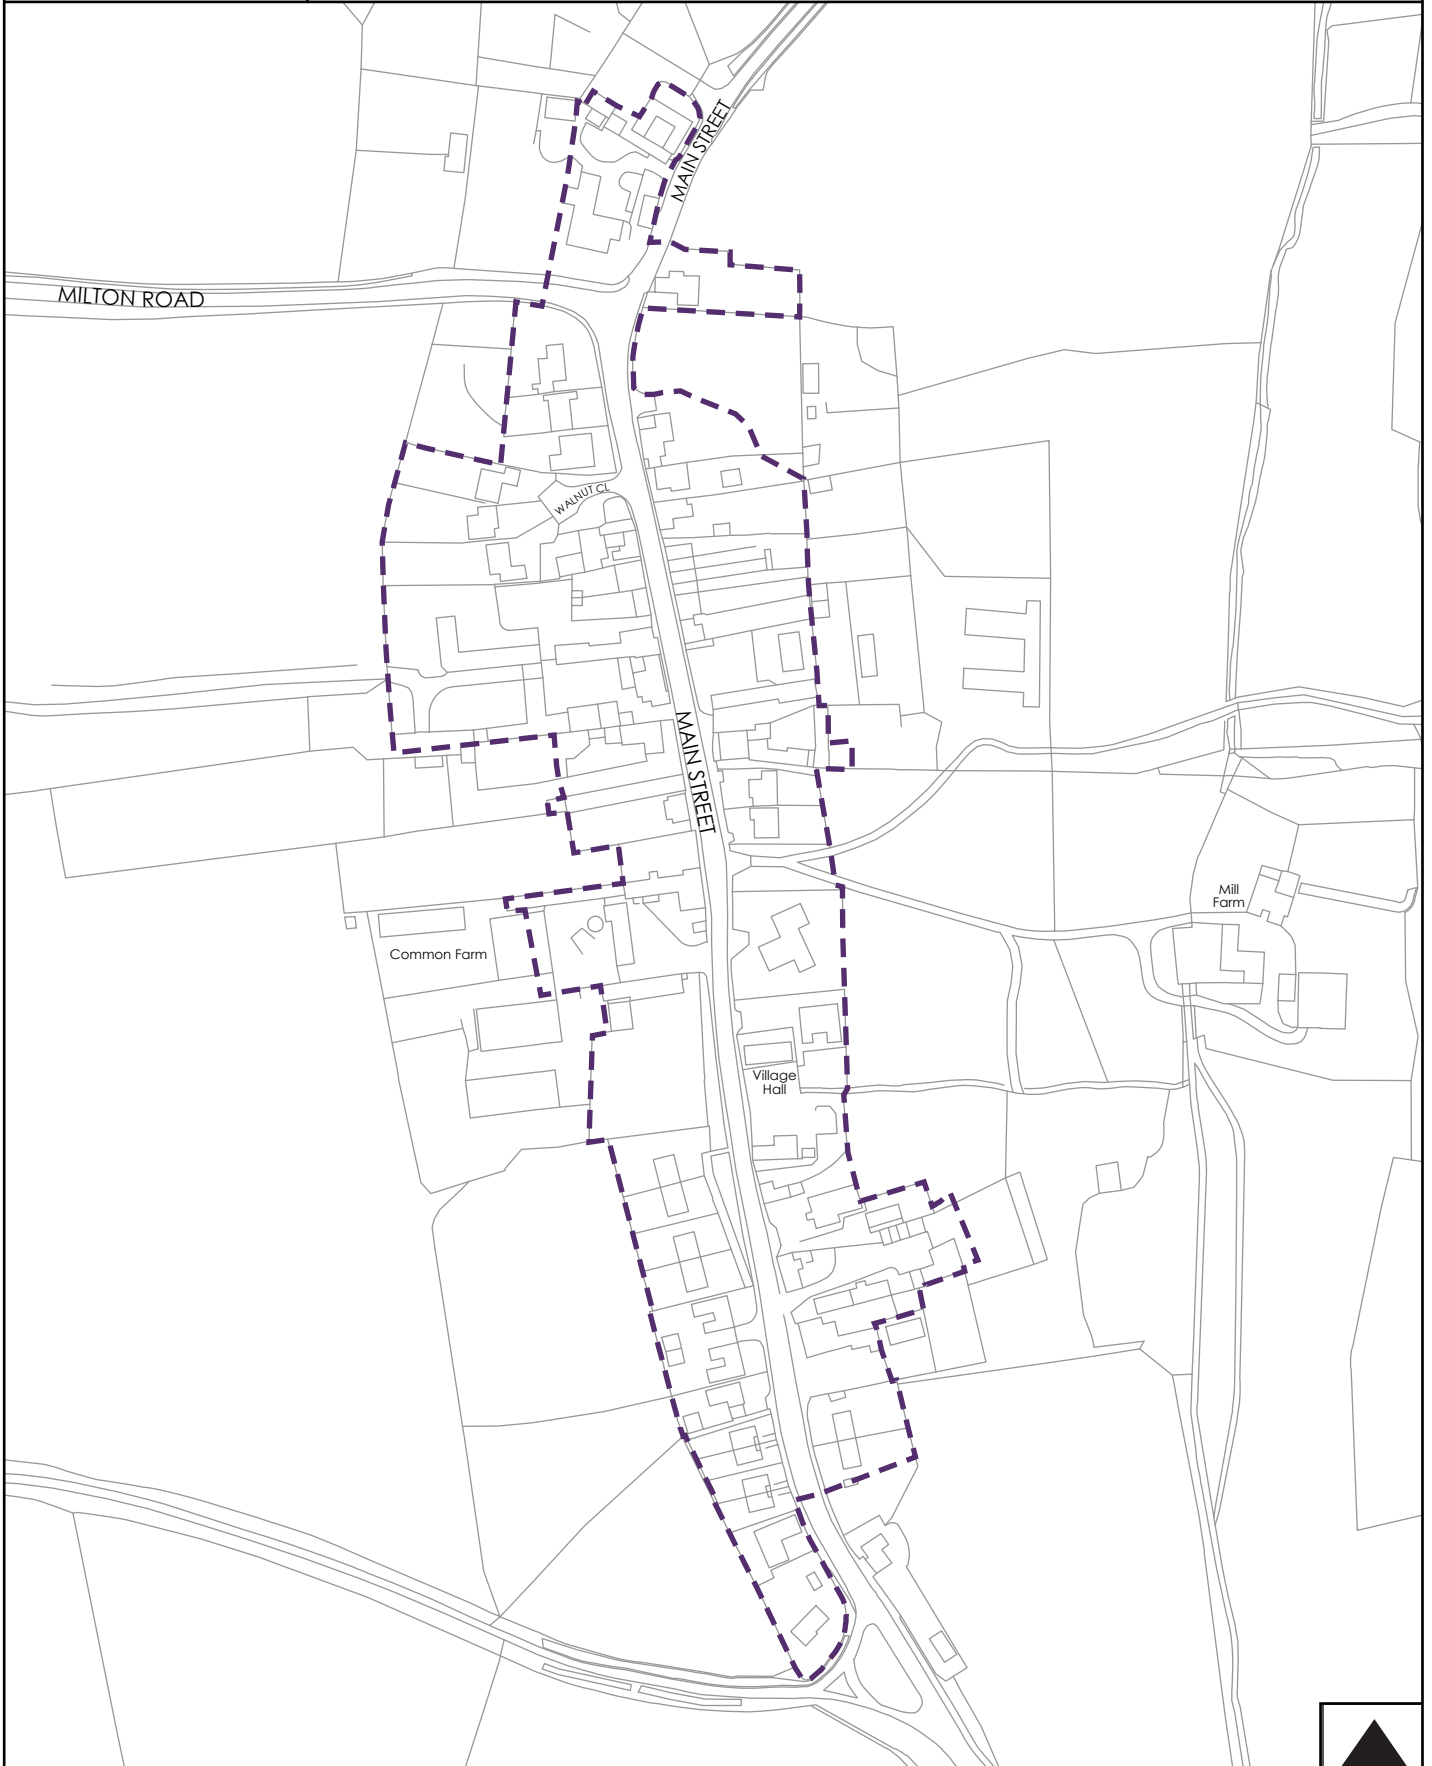

Appendix A

Settlement Boundary Maps

THIS PAGE IS INTENTIONALLY BLANK

Aston on Trent Village Settlement Boundary

Proposed Settlement boundary

Barrow on Trent Village Settlement Boundary

Proposed Settlement boundary

© Crown copyright. All rights reserved.
100019461 2014.

Scale: 1:10000 at A4

Long Lane Village Settlement Boundary

Proposed Settlement boundary

© Crown copyright. All rights reserved.
100019461 2014.

Scale: 1: 2500 at A4

Lullington Village Settlement Boundary

Proposed Settlement boundary

Melbourne Village Settlement Boundary

Melbourn Settlement Boundary

Kings Newton Settlement Boundary (see separate map)

Proposed Settlement boundary

Milton Village Settlement Boundary

Proposed Settlement boundary

Netherseal Village Settlement Boundary

Proposed Settlement boundary

Newton Solney Village Settlement Boundary

Proposed Settlement boundary

© Crown copyright. All rights reserved.
100019461 2014.