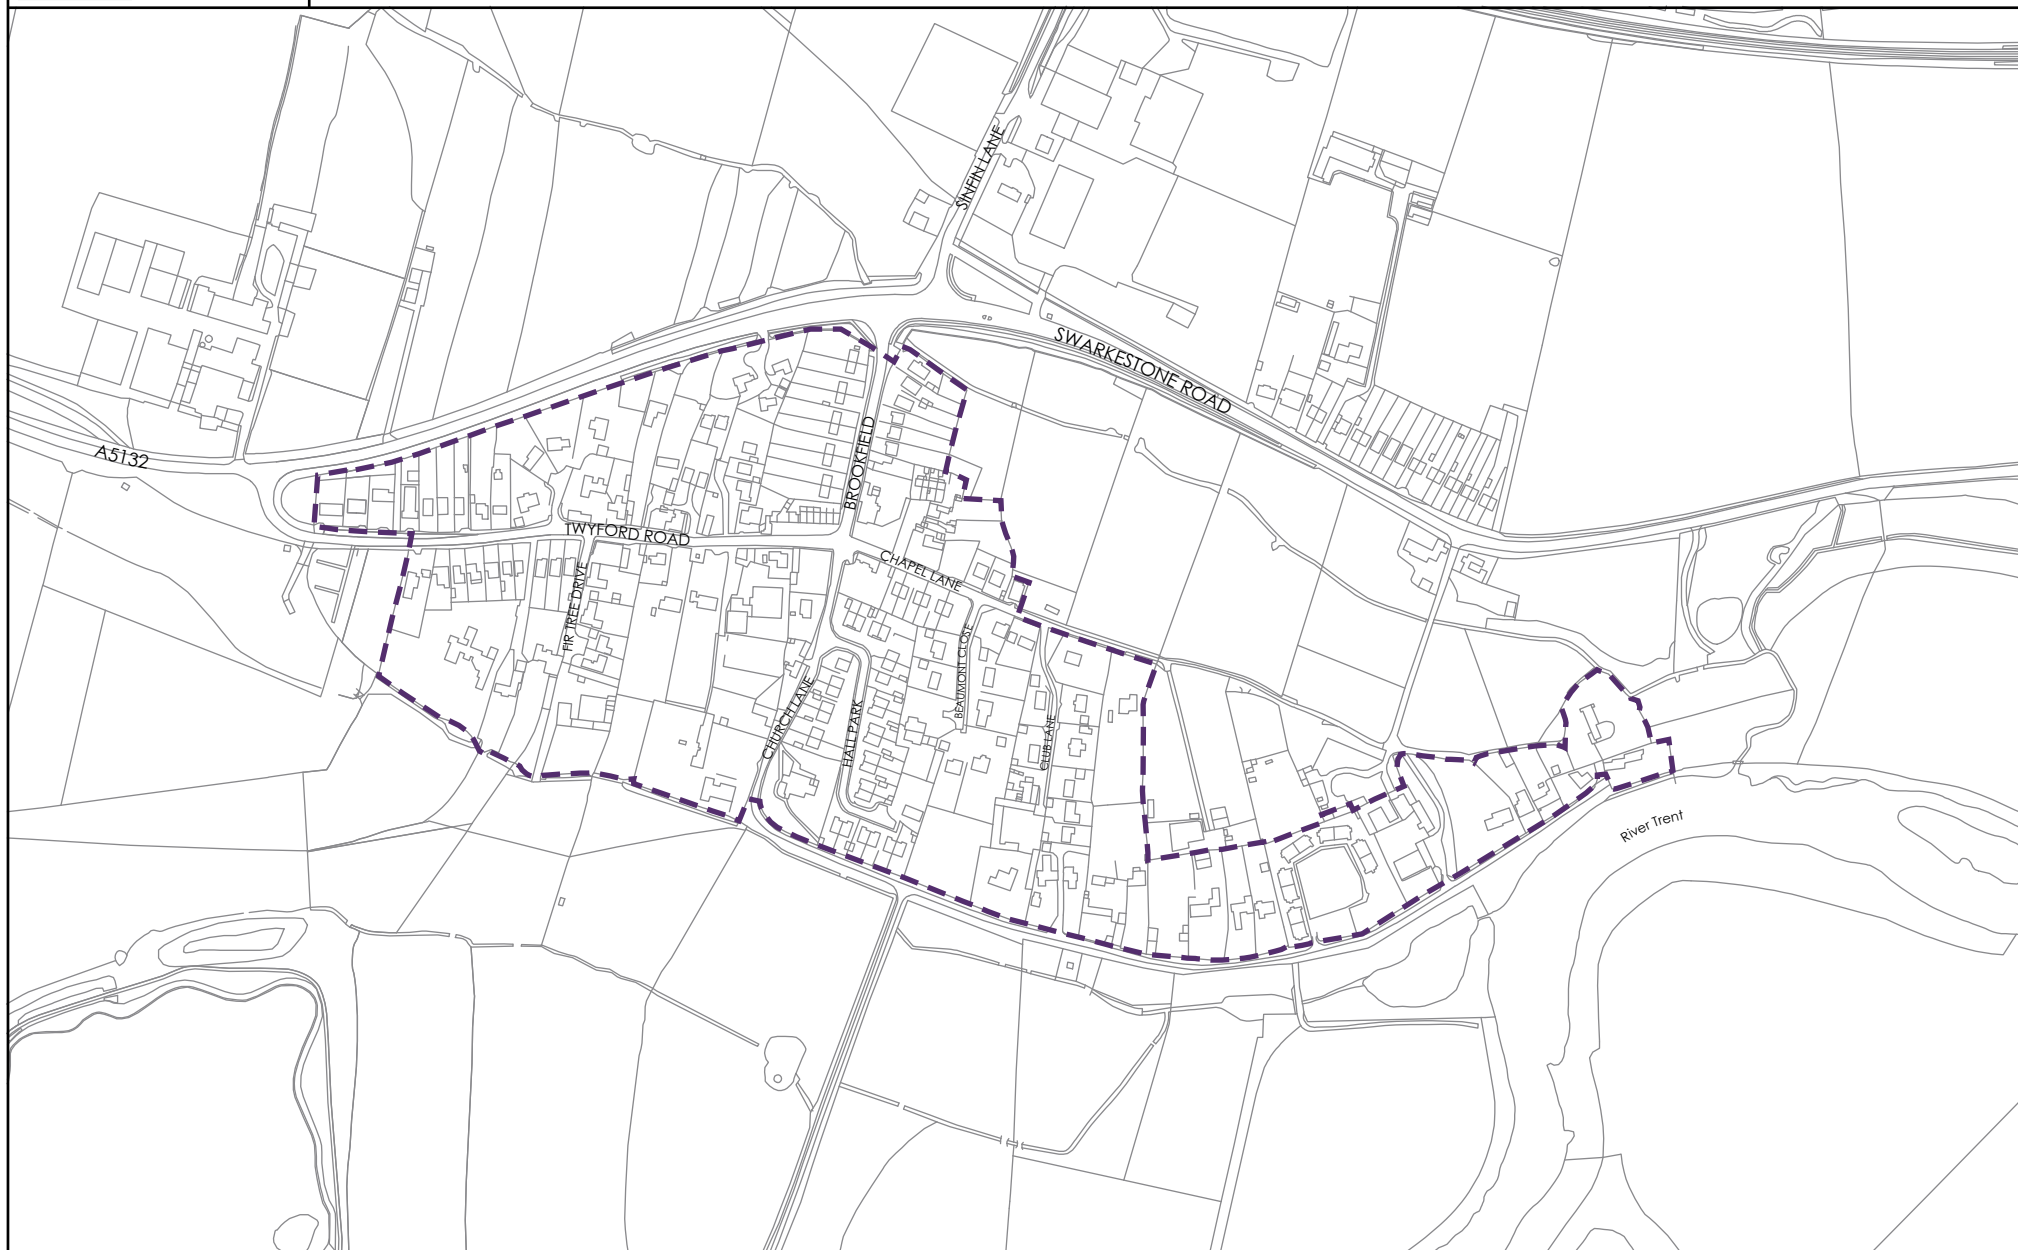

Appendix A

Settlement Boundary Maps

THIS PAGE IS INTENTIONALLY BLANK

Aston on Trent Village Settlement Boundary

Proposed Settlement boundary

Barrow on Trent Village Settlement Boundary

Proposed Settlement boundary

© Crown copyright. All rights reserved.
100019461 2014.

Scale: 1:5000 at A4

NORTH

Burnaston Village Settlement Boundary

Proposed Settlement boundary

Castle Gresley (Mount Pleasant) Settlement Boundary

Cauldwell Village Settlement Boundary

Proposed Settlement boundary

Church Broughton Village Settlement Boundary

Proposed Settlement boundary

© Crown copyright. All rights reserved.
100019461 2014.

Scale: 1:2500 at A4

Coton in the Elms Village Settlement Boundary

 Proposed Settlement boundary

Coton Park Village Settlement Boundary

Proposed Settlement boundary

Egginton Village Settlement Boundary

Proposed Settlement boundary

Etwall Village Settlement Boundary

Proposed Settlement boundary