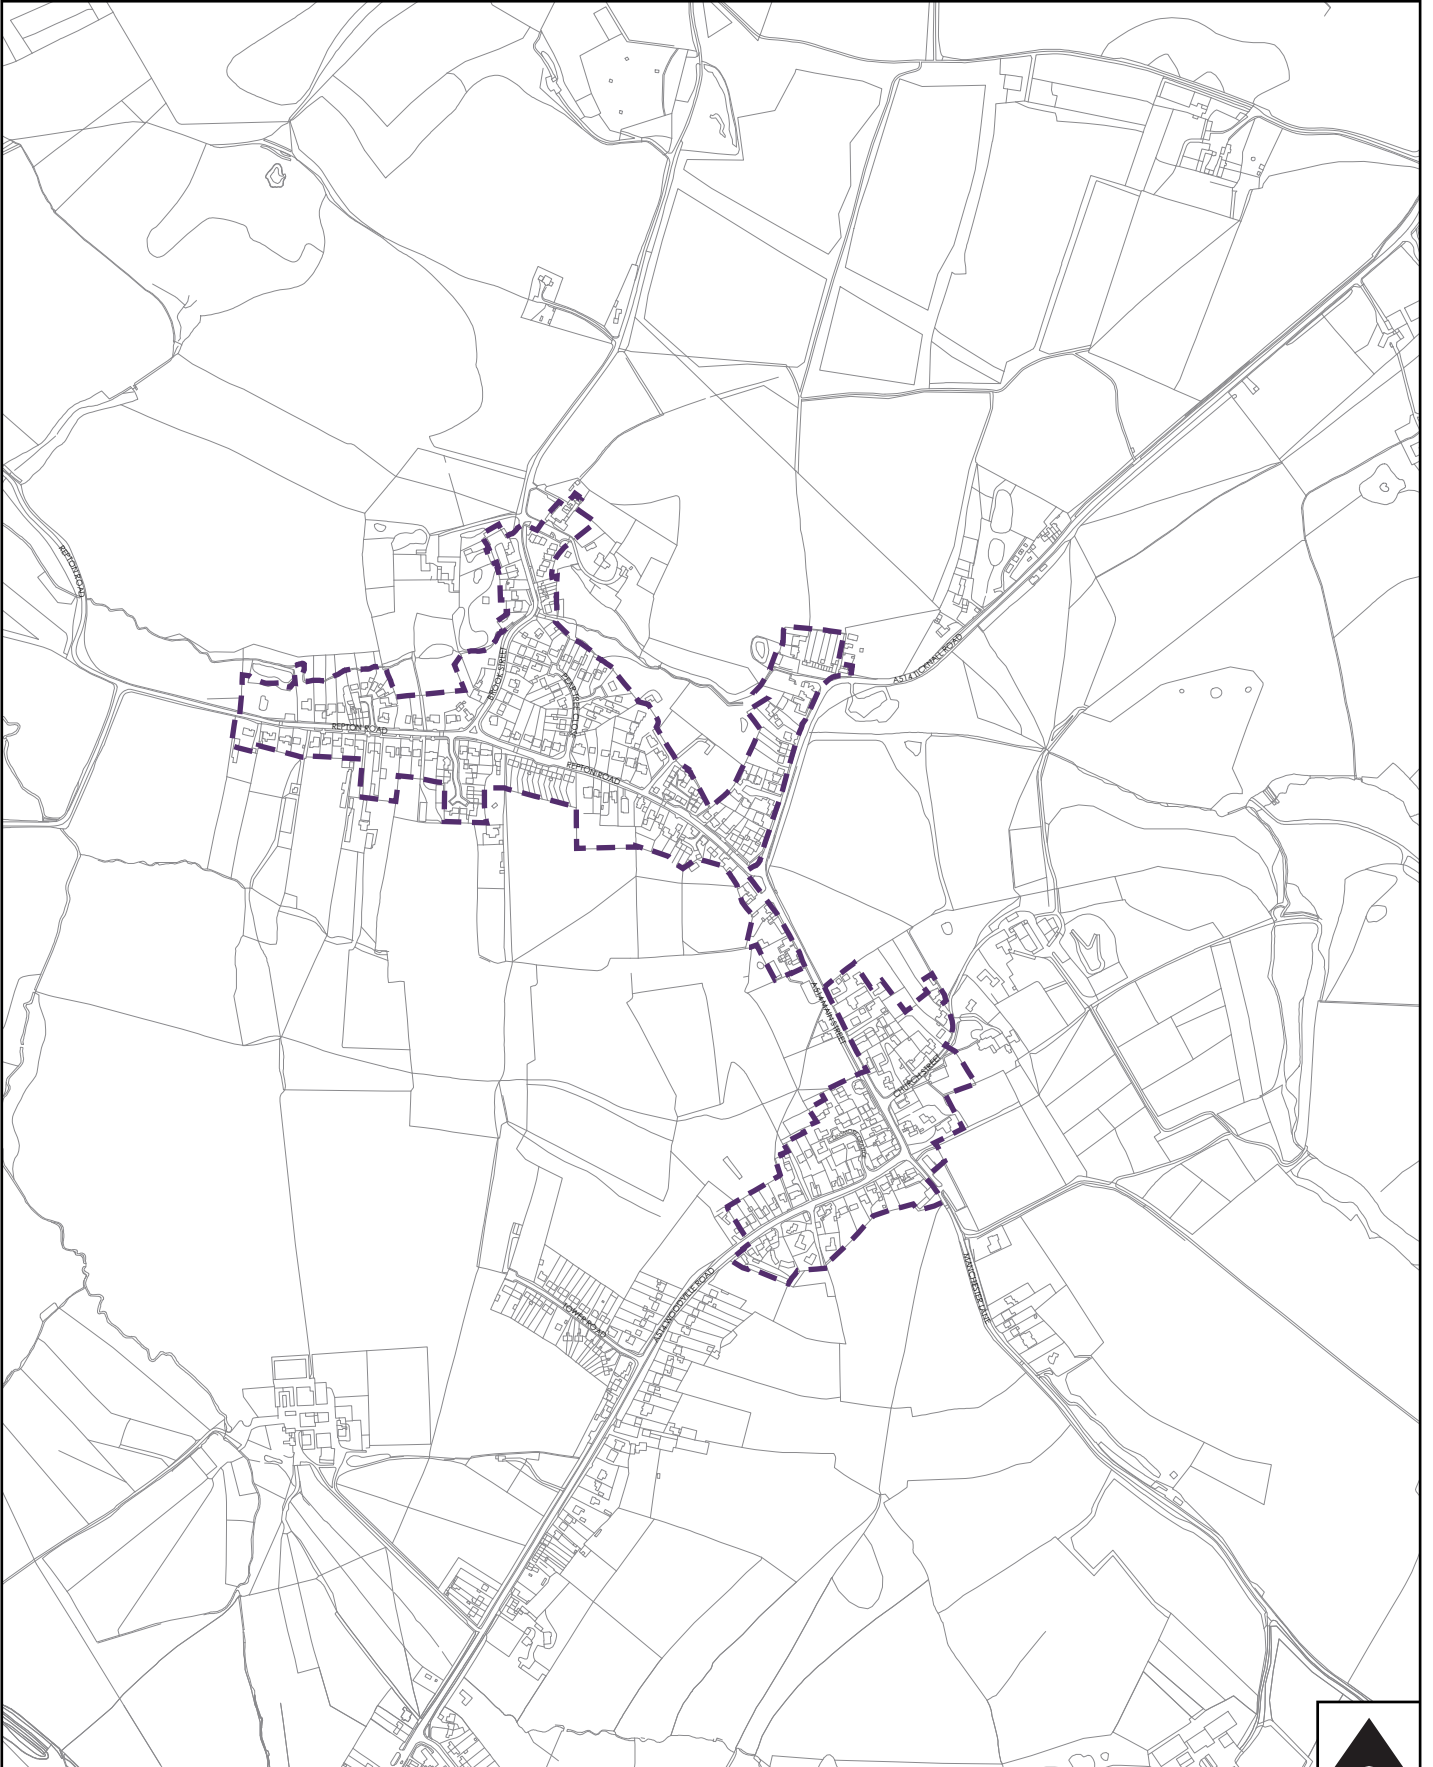

Appendix A

Settlement Boundary Maps

THIS PAGE IS INTENTIONALLY BLANK

Aston on Trent Village Settlement Boundary

Proposed Settlement boundary

Barrow on Trent Village Settlement Boundary

Proposed Settlement boundary

 Proposed Settlement boundary

Coton Park Village Settlement Boundary

Proposed Settlement boundary

Egginton Village Settlement Boundary

Proposed Settlement boundary

Etwall Village Settlement Boundary

Proposed Settlement boundary

Findern Village Settlement Boundary

 Proposed Settlement boundary

South
Derbyshire
District Council

Hartshorne Village Settlement Boundary

© Crown copyright. All rights reserved. 100019461 2014.

Scale: 1:10000 at A4

Proposed Settlement boundary

© Crown copyright. All rights reserved.
100019461 2014.

Scale: 1:12500 at A4

Kings Newton Village Settlement Boundary

Melbourne Settlement Boundary (see separate map)

Proposed Settlement boundary