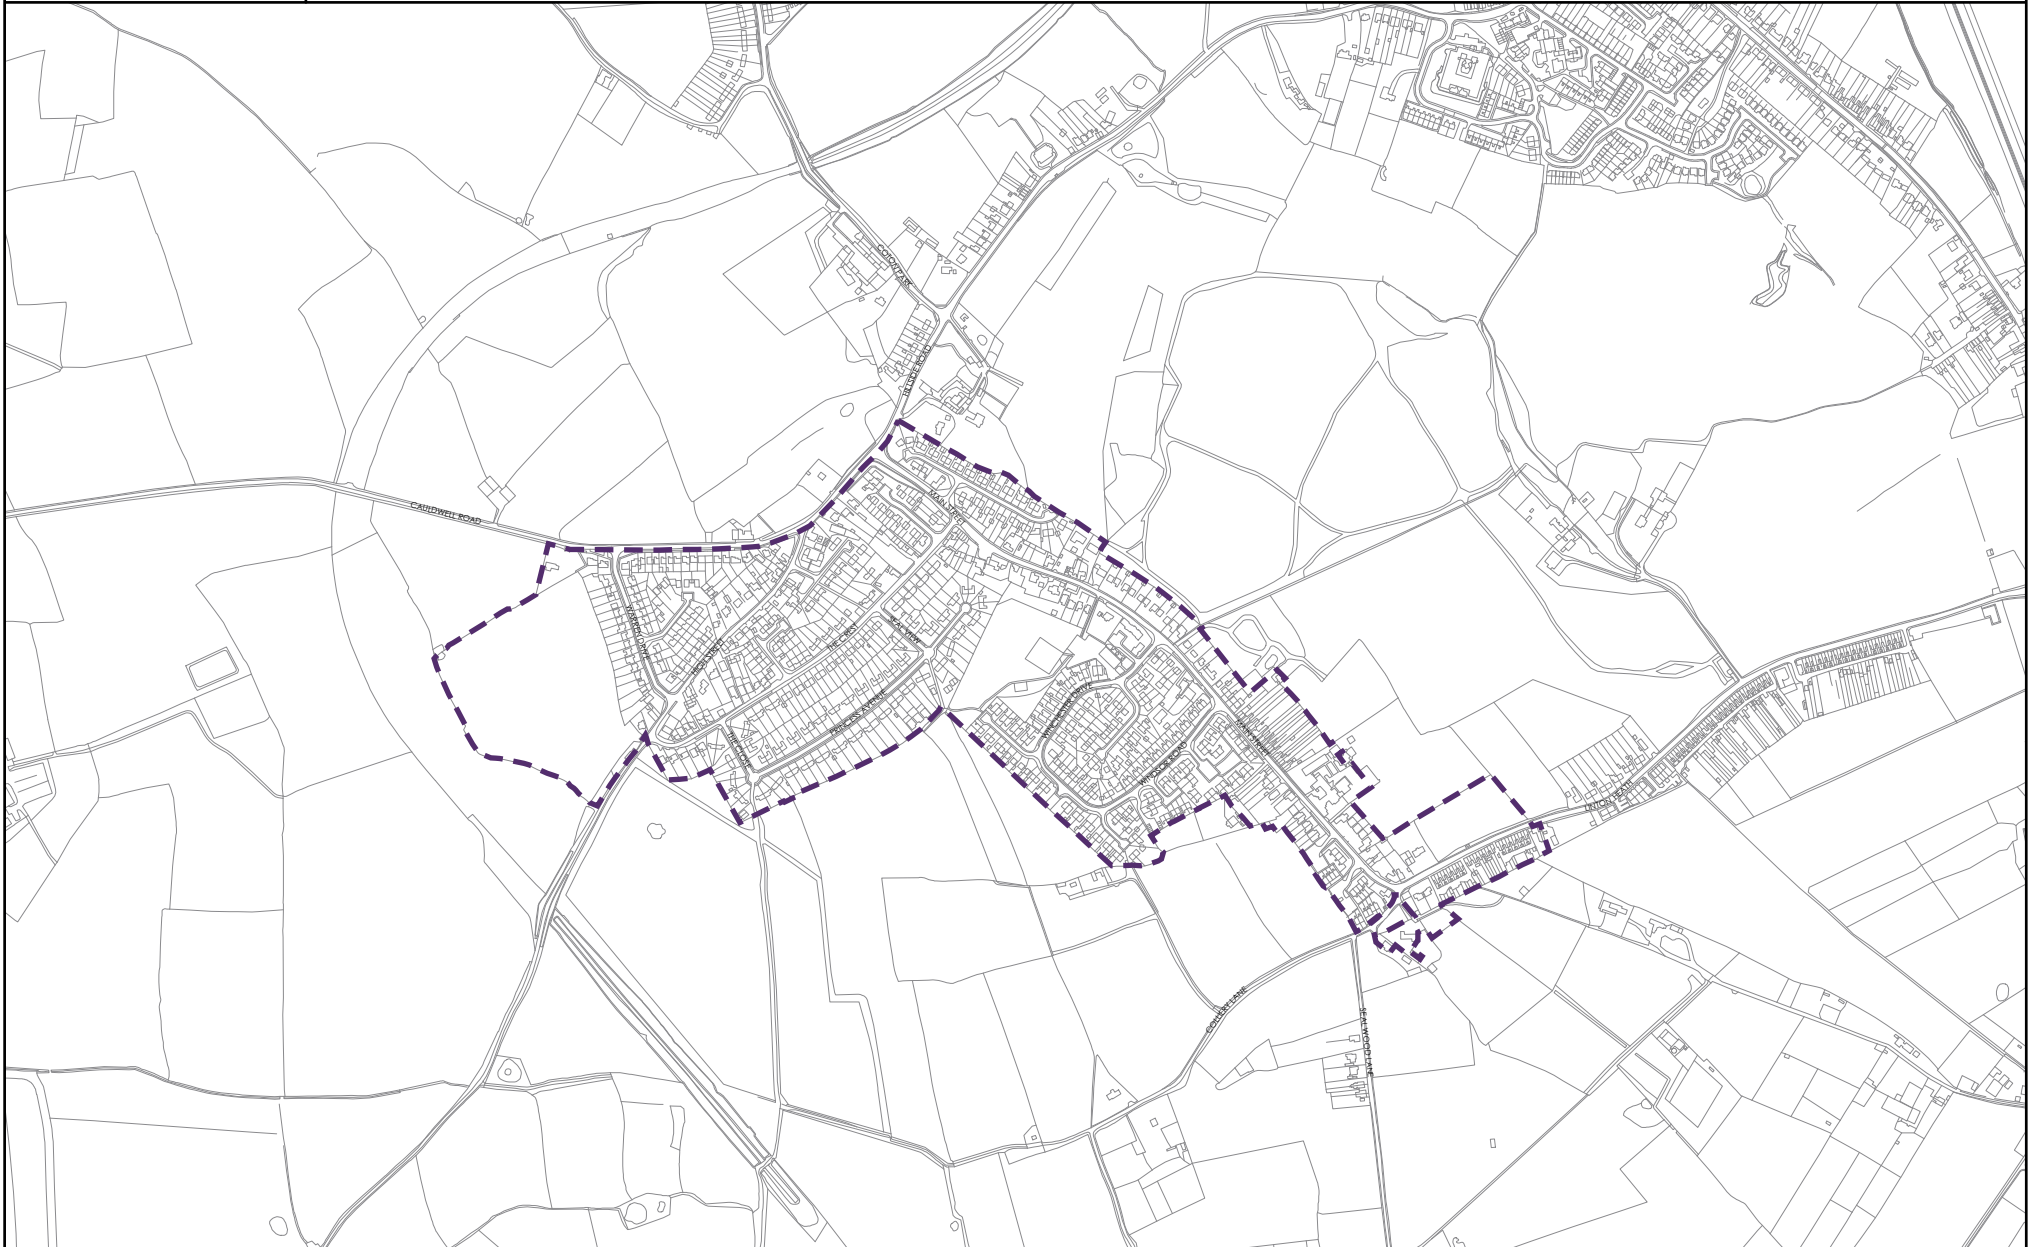

© Crown copyright. All rights reserved.
100019461 2014.

Scale: 1: 2500 at A4

NORTH

Lees Village Settlement Boundary

Proposed Settlement boundary

Linton Village Settlement Boundary

Proposed Settlement boundary

© Crown copyright. All rights reserved.
100019461 2014.

Scale: 1:10000 at A4

Long Lane Village Settlement Boundary

Proposed Settlement boundary

© Crown copyright. All rights reserved.
100019461 2014.

Scale: 1: 2500 at A4

Lullington Village Settlement Boundary

Proposed Settlement boundary

Melbourne Village Settlement Boundary

Melbourn Settlement Boundary

Kings Newton Settlement Boundary (see separate map)

Proposed Settlement boundary