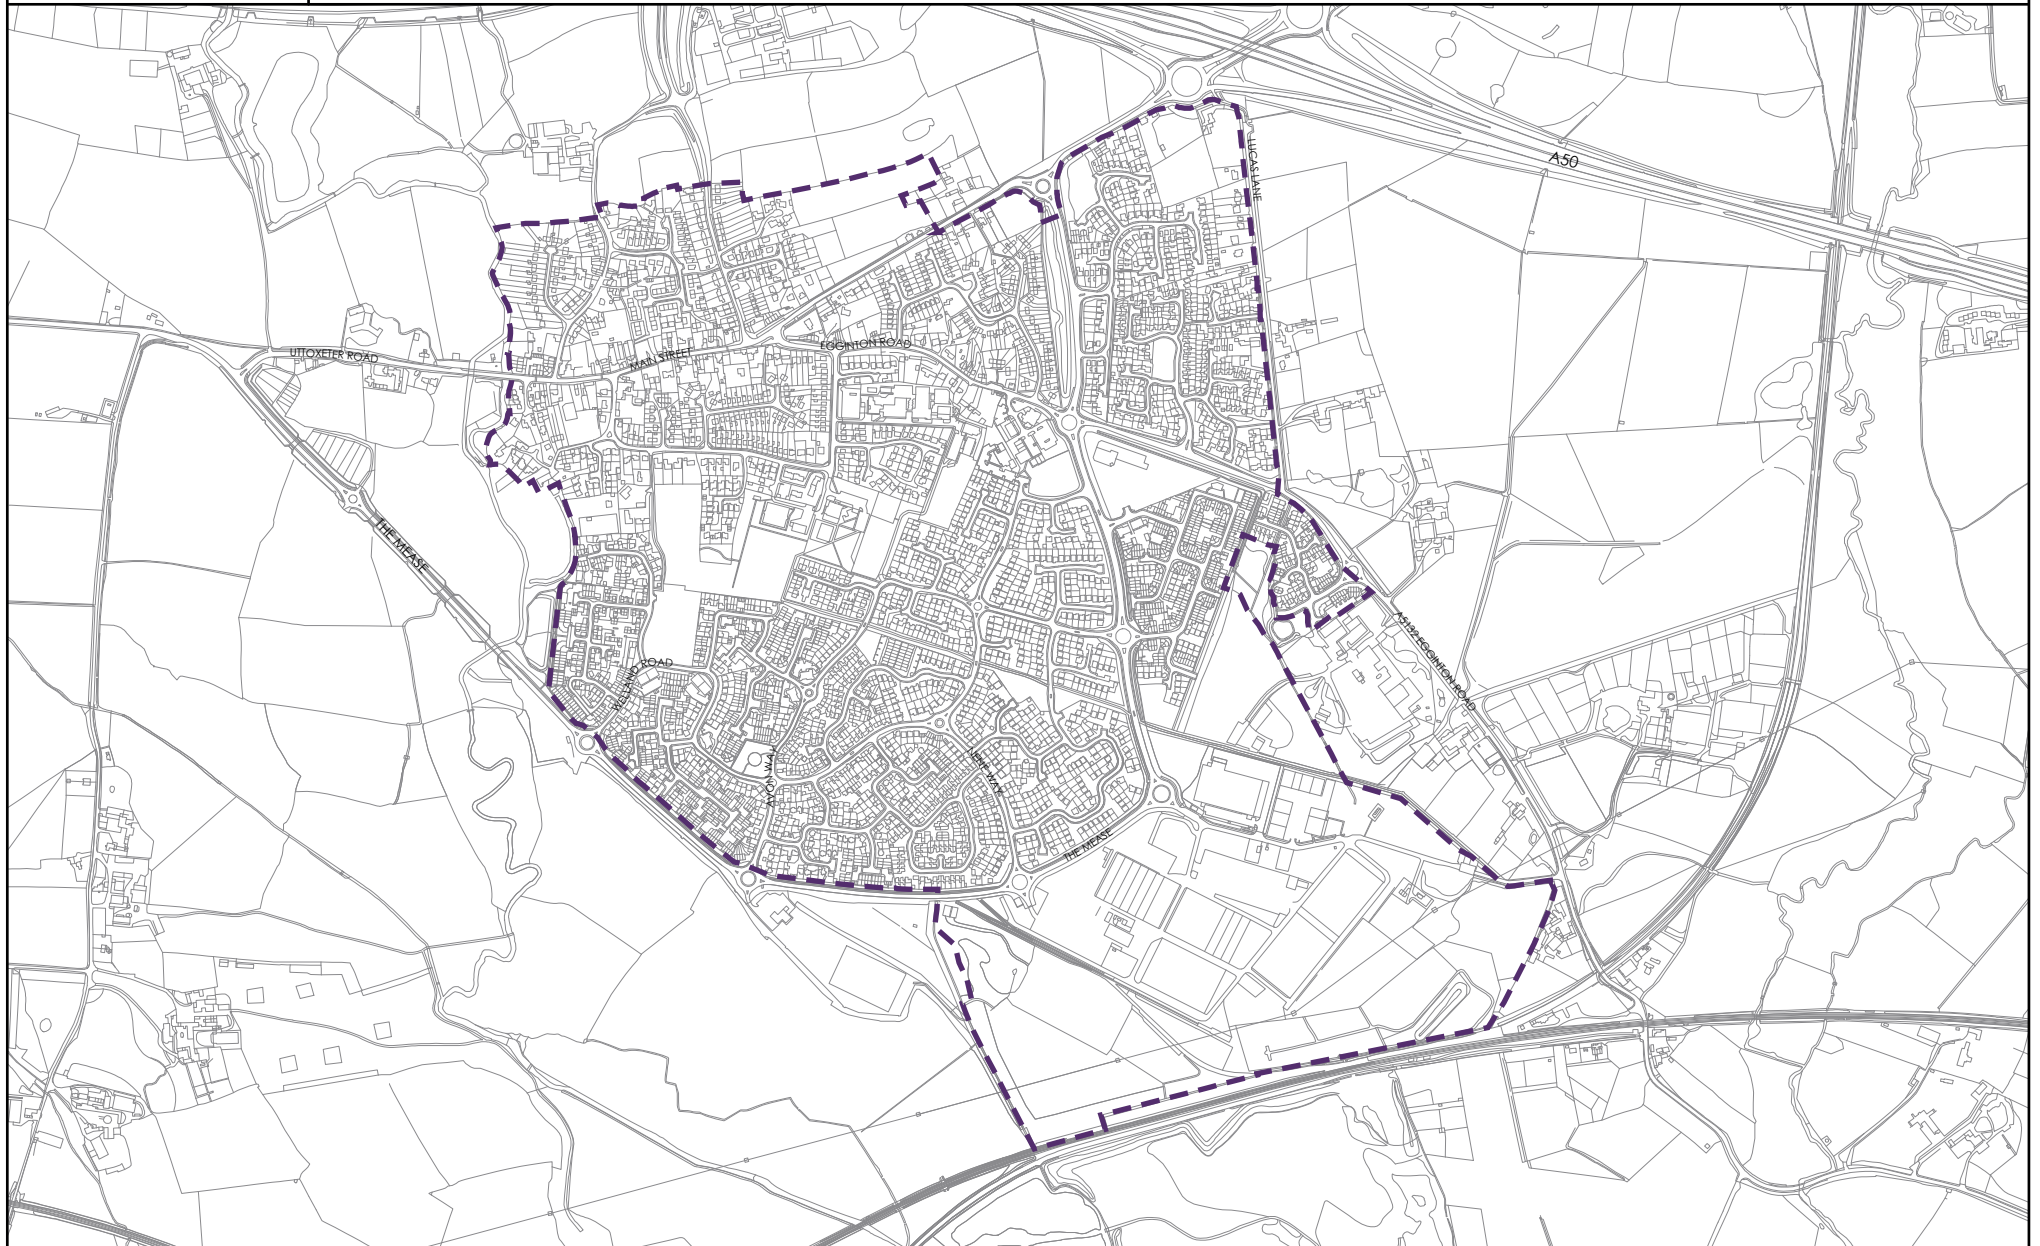

Appendix A

Settlement Boundary Maps

THIS PAGE IS INTENTIONALLY BLANK

Aston on Trent Village Settlement Boundary

Proposed Settlement boundary

Barrow on Trent Village Settlement Boundary

Proposed Settlement boundary

Findern Village Settlement Boundary

 Proposed Settlement boundary

South
Derbyshire
District Council

Hartshorne Village Settlement Boundary

© Crown copyright. All rights reserved. 100019461 2014.

Scale: 1:10000 at A4

Proposed Settlement boundary

South
Derbyshire
District Council

Hatton Village Settlement Boundary

© Crown copyright. All rights reserved. 100019461 2014.

Scale: 1:10000 at A4

Proposed Settlement boundary

Hilton Village Settlement Boundary

Proposed Settlement boundary

© Crown copyright. All rights reserved.
100019461 2014.

Scale: 1:12500 at A4

Kings Newton Village Settlement Boundary

Melbourne Settlement Boundary (see separate map)

Proposed Settlement boundary