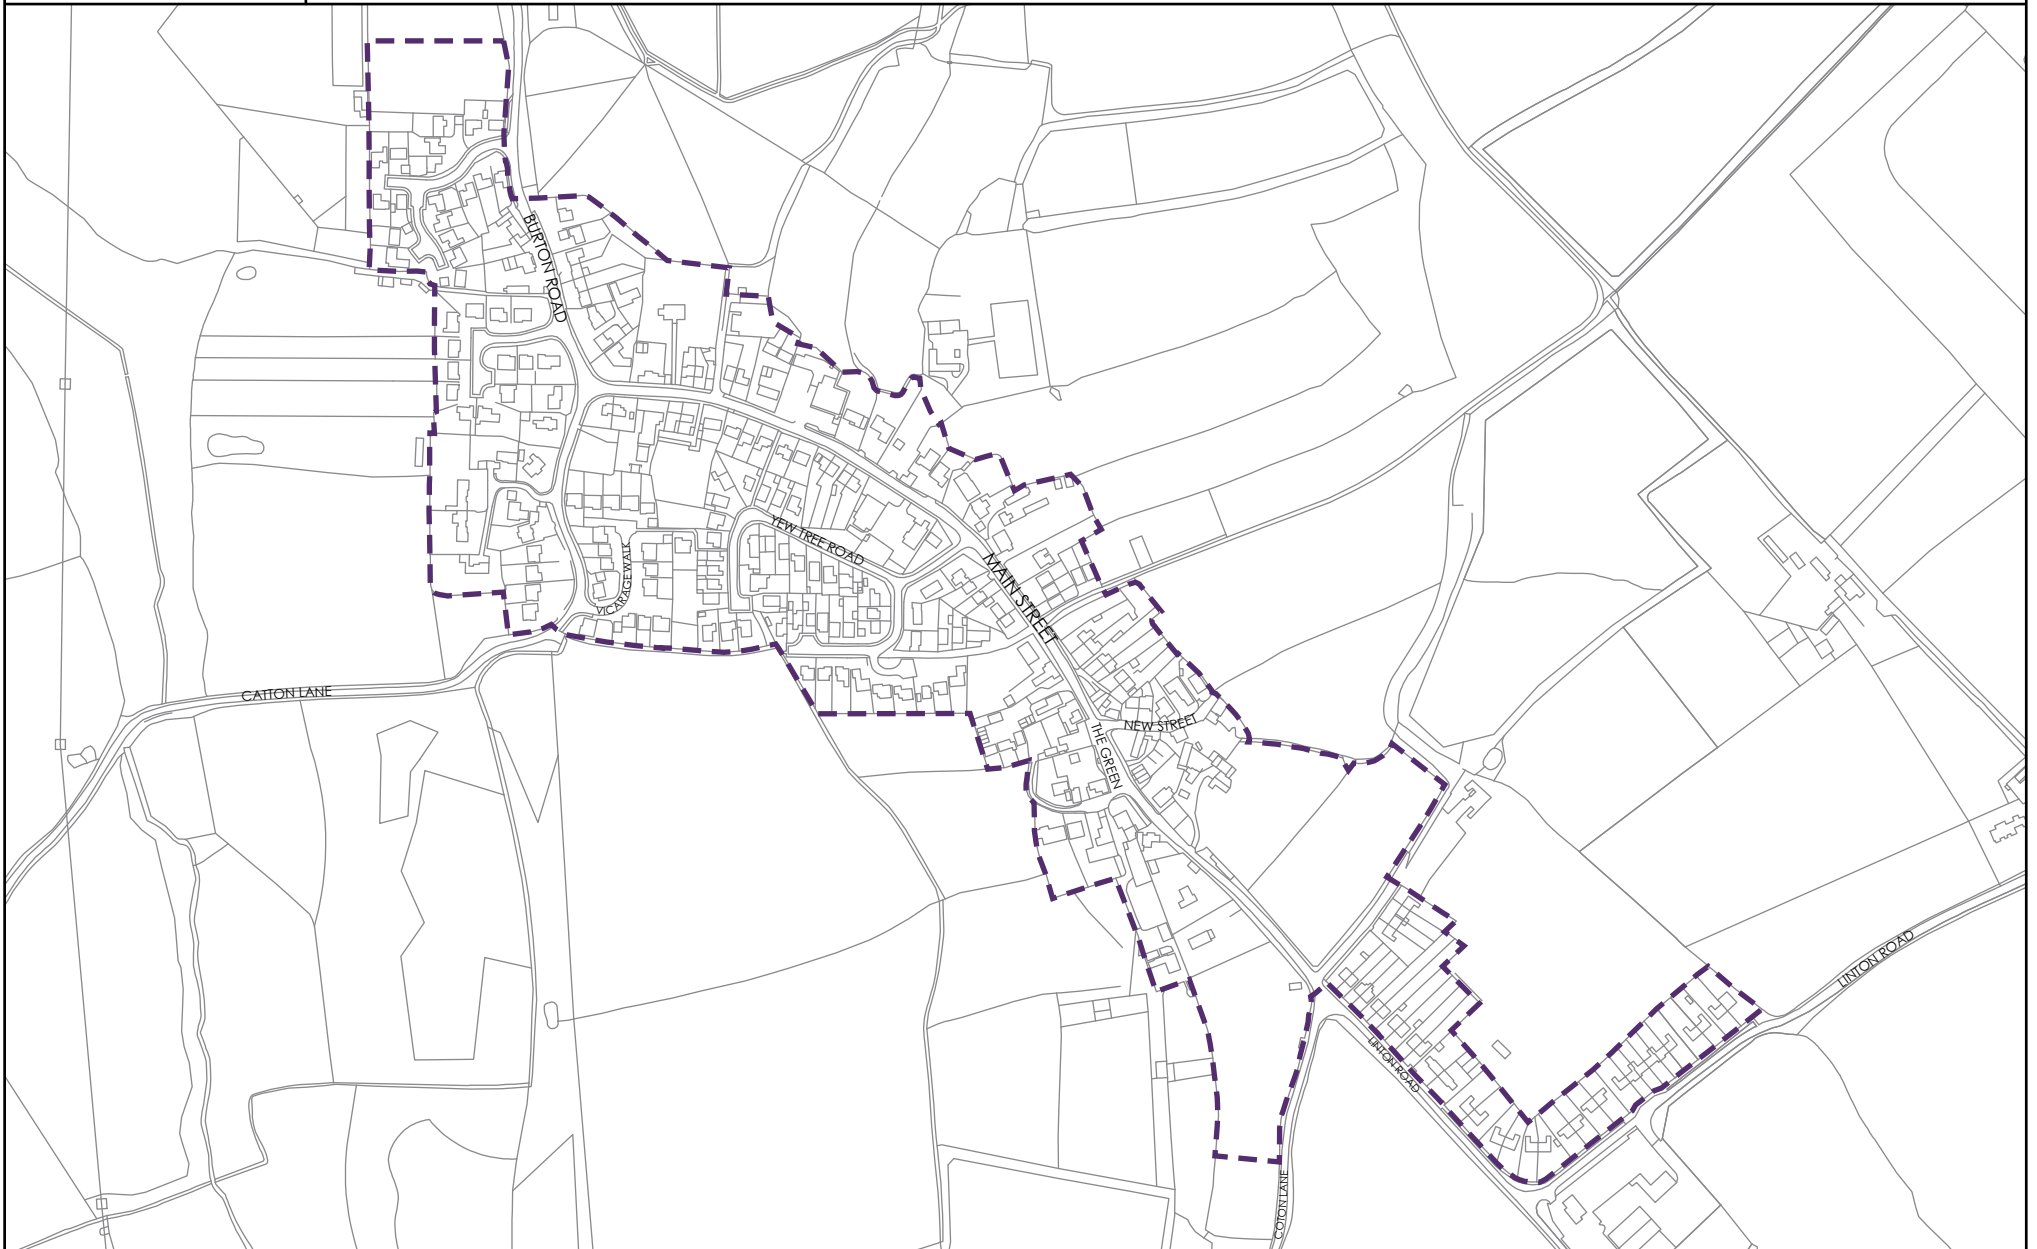

Appendix A

Settlement Boundary Maps

THIS PAGE IS INTENTIONALLY BLANK

Aston on Trent Village Settlement Boundary

Proposed Settlement boundary

Barrow on Trent Village Settlement Boundary

Proposed Settlement boundary

© Crown copyright. All rights reserved. 100019461 2014.

Scale: 1:10000 at A4

Proposed Settlement boundary

Rosliston Village Settlement Boundary

Proposed Settlement boundary

© Crown copyright. All rights reserved.
100019461 2014.

Scale: 1:5000 at A4

Scropton Village Settlement Boundary

Proposed Settlement boundary

© Crown copyright. All rights reserved.
100019461 2014.

Scale: 1: 2500 at A4

NORTH

Shardlow (East) Village Settlement Boundary

Shardlow (West) Village Settlement Boundary

Proposed Settlement boundary

© Crown copyright. All rights reserved.
100019461 2014.

Scale: 1:5000 at A4

NORTH

Smisby Village Settlement Boundary

Proposed Settlement boundary