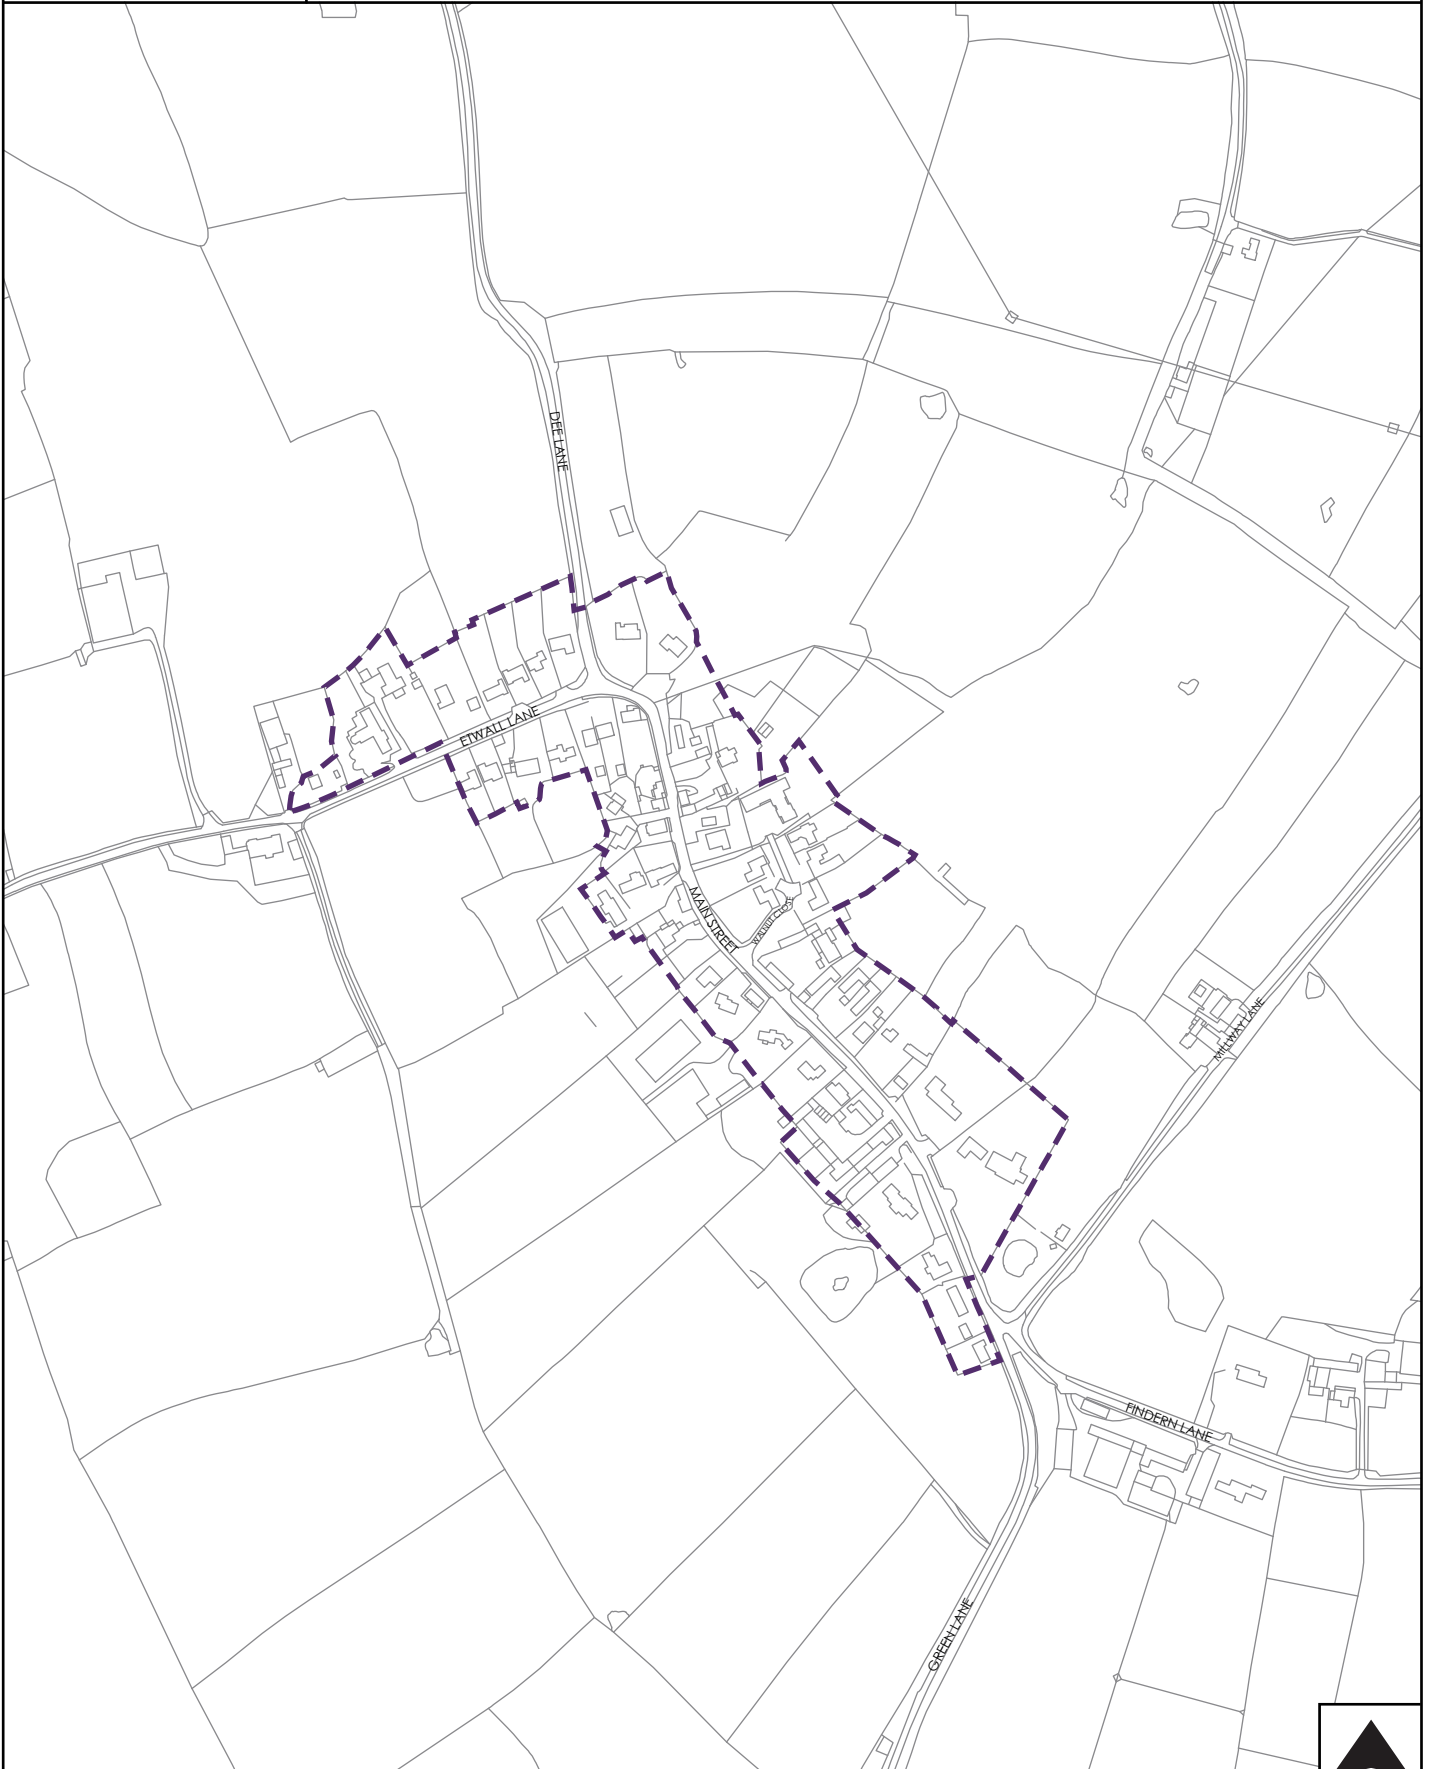

Appendix A

Settlement Boundary Maps

THIS PAGE IS INTENTIONALLY BLANK

Aston on Trent Village Settlement Boundary

Proposed Settlement boundary

Barrow on Trent Village Settlement Boundary

Proposed Settlement boundary

© Crown copyright. All rights reserved.
100019461 2014.

Scale: 1:5000 at A4

NORTH

Burnaston Village Settlement Boundary

Proposed Settlement boundary

Castle Gresley (Mount Pleasant) Settlement Boundary

Cauldwell Village Settlement Boundary

Proposed Settlement boundary

Church Broughton Village Settlement Boundary

Proposed Settlement boundary

© Crown copyright. All rights reserved.
100019461 2014.

Scale: 1:2500 at A4

Coton in the Elms Village Settlement Boundary

 Proposed Settlement boundary

Coton Park Village Settlement Boundary

Proposed Settlement boundary

Egginton Village Settlement Boundary

Proposed Settlement boundary

Etwall Village Settlement Boundary

Proposed Settlement boundary