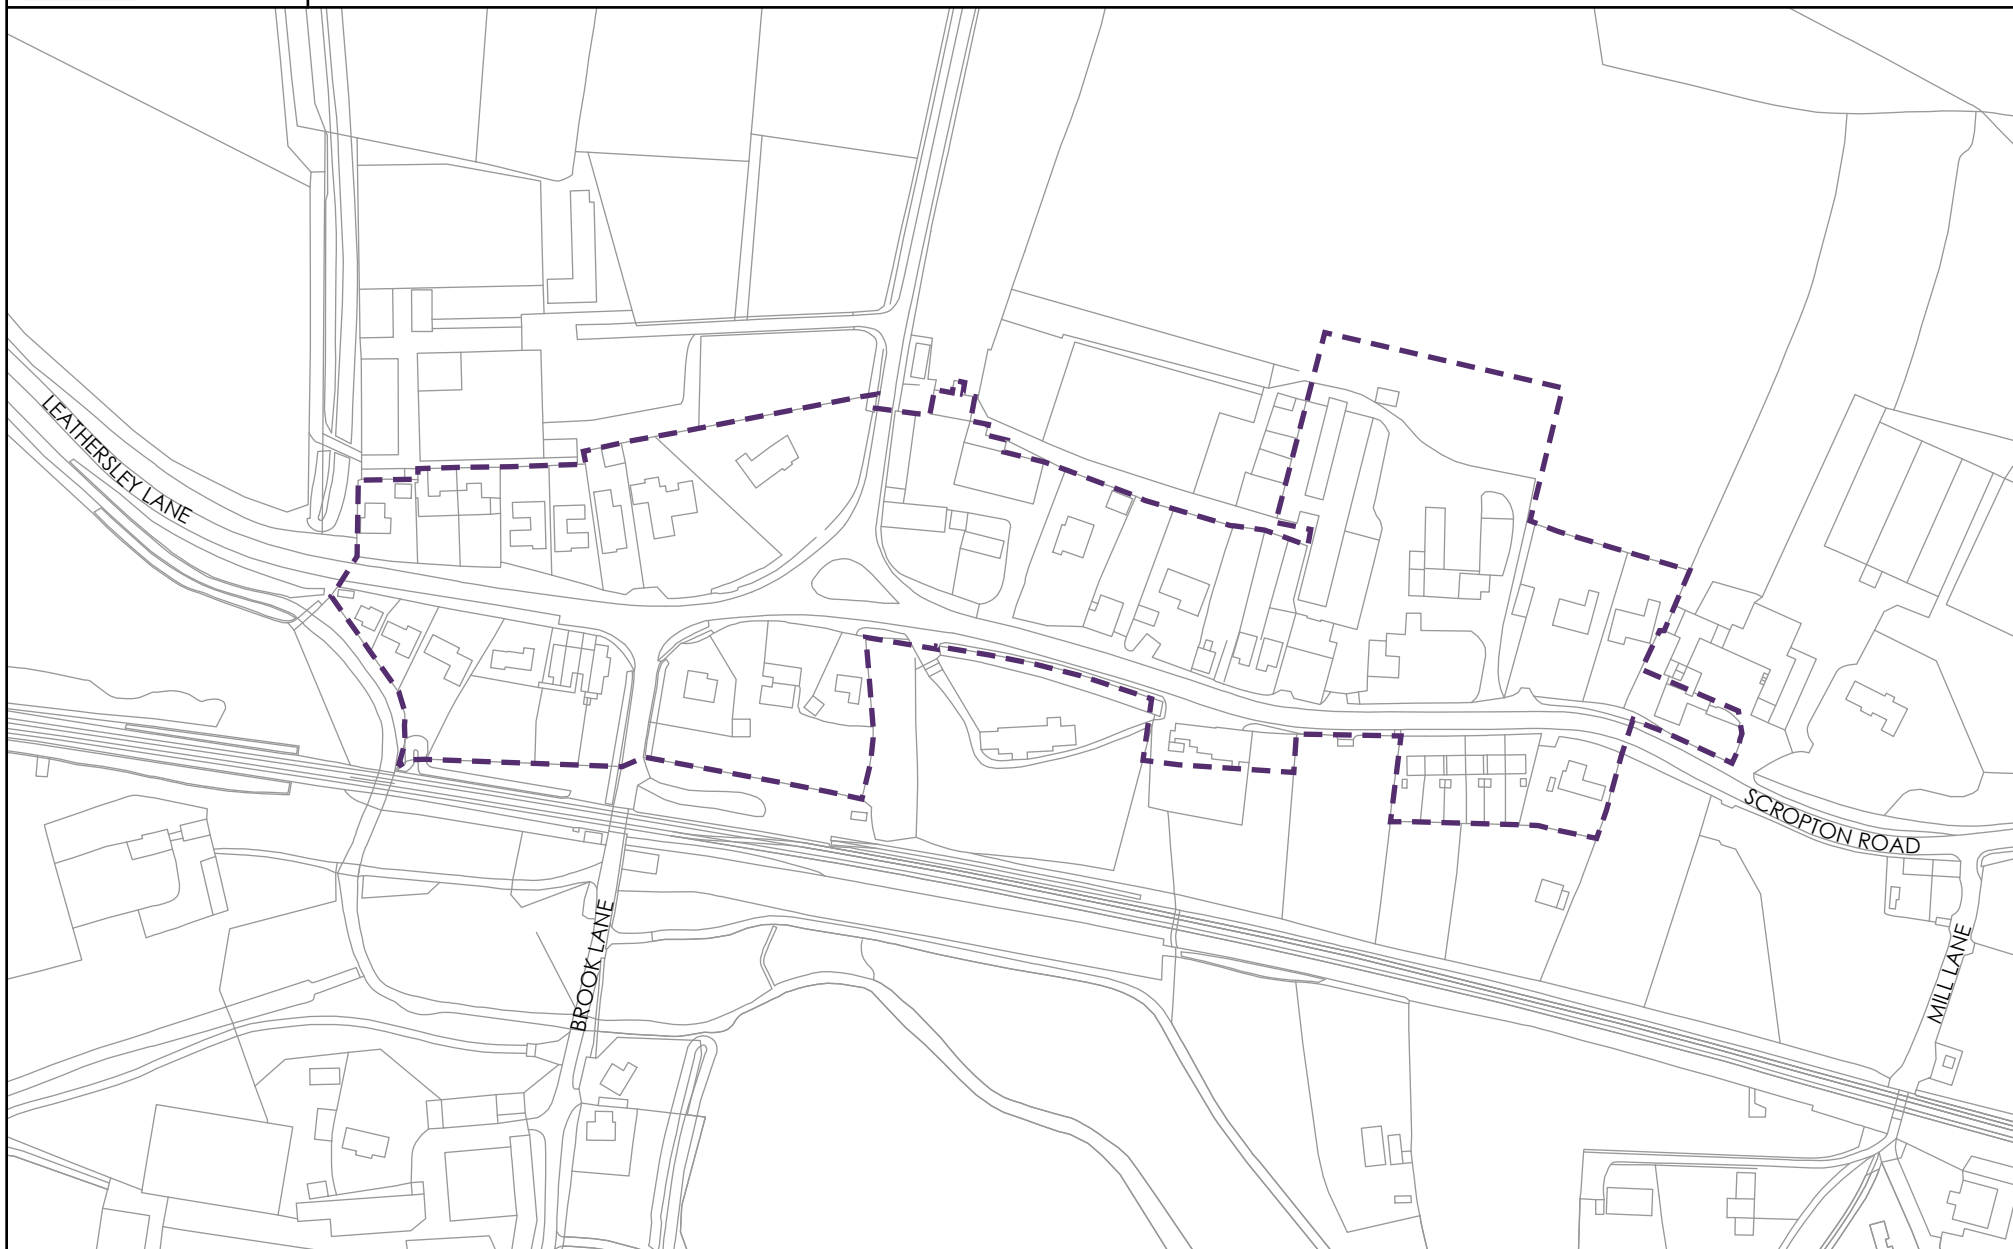

© Crown copyright. All rights reserved. 100019461 2014.

Scale: 1:10000 at A4

Proposed Settlement boundary

Rosliston Village Settlement Boundary

Proposed Settlement boundary

© Crown copyright. All rights reserved.
100019461 2014.

Scale: 1:5000 at A4

Scropton Village Settlement Boundary

Proposed Settlement boundary

© Crown copyright. All rights reserved.
100019461 2014.

Scale: 1: 2500 at A4

NORTH

Shardlow (East) Village Settlement Boundary