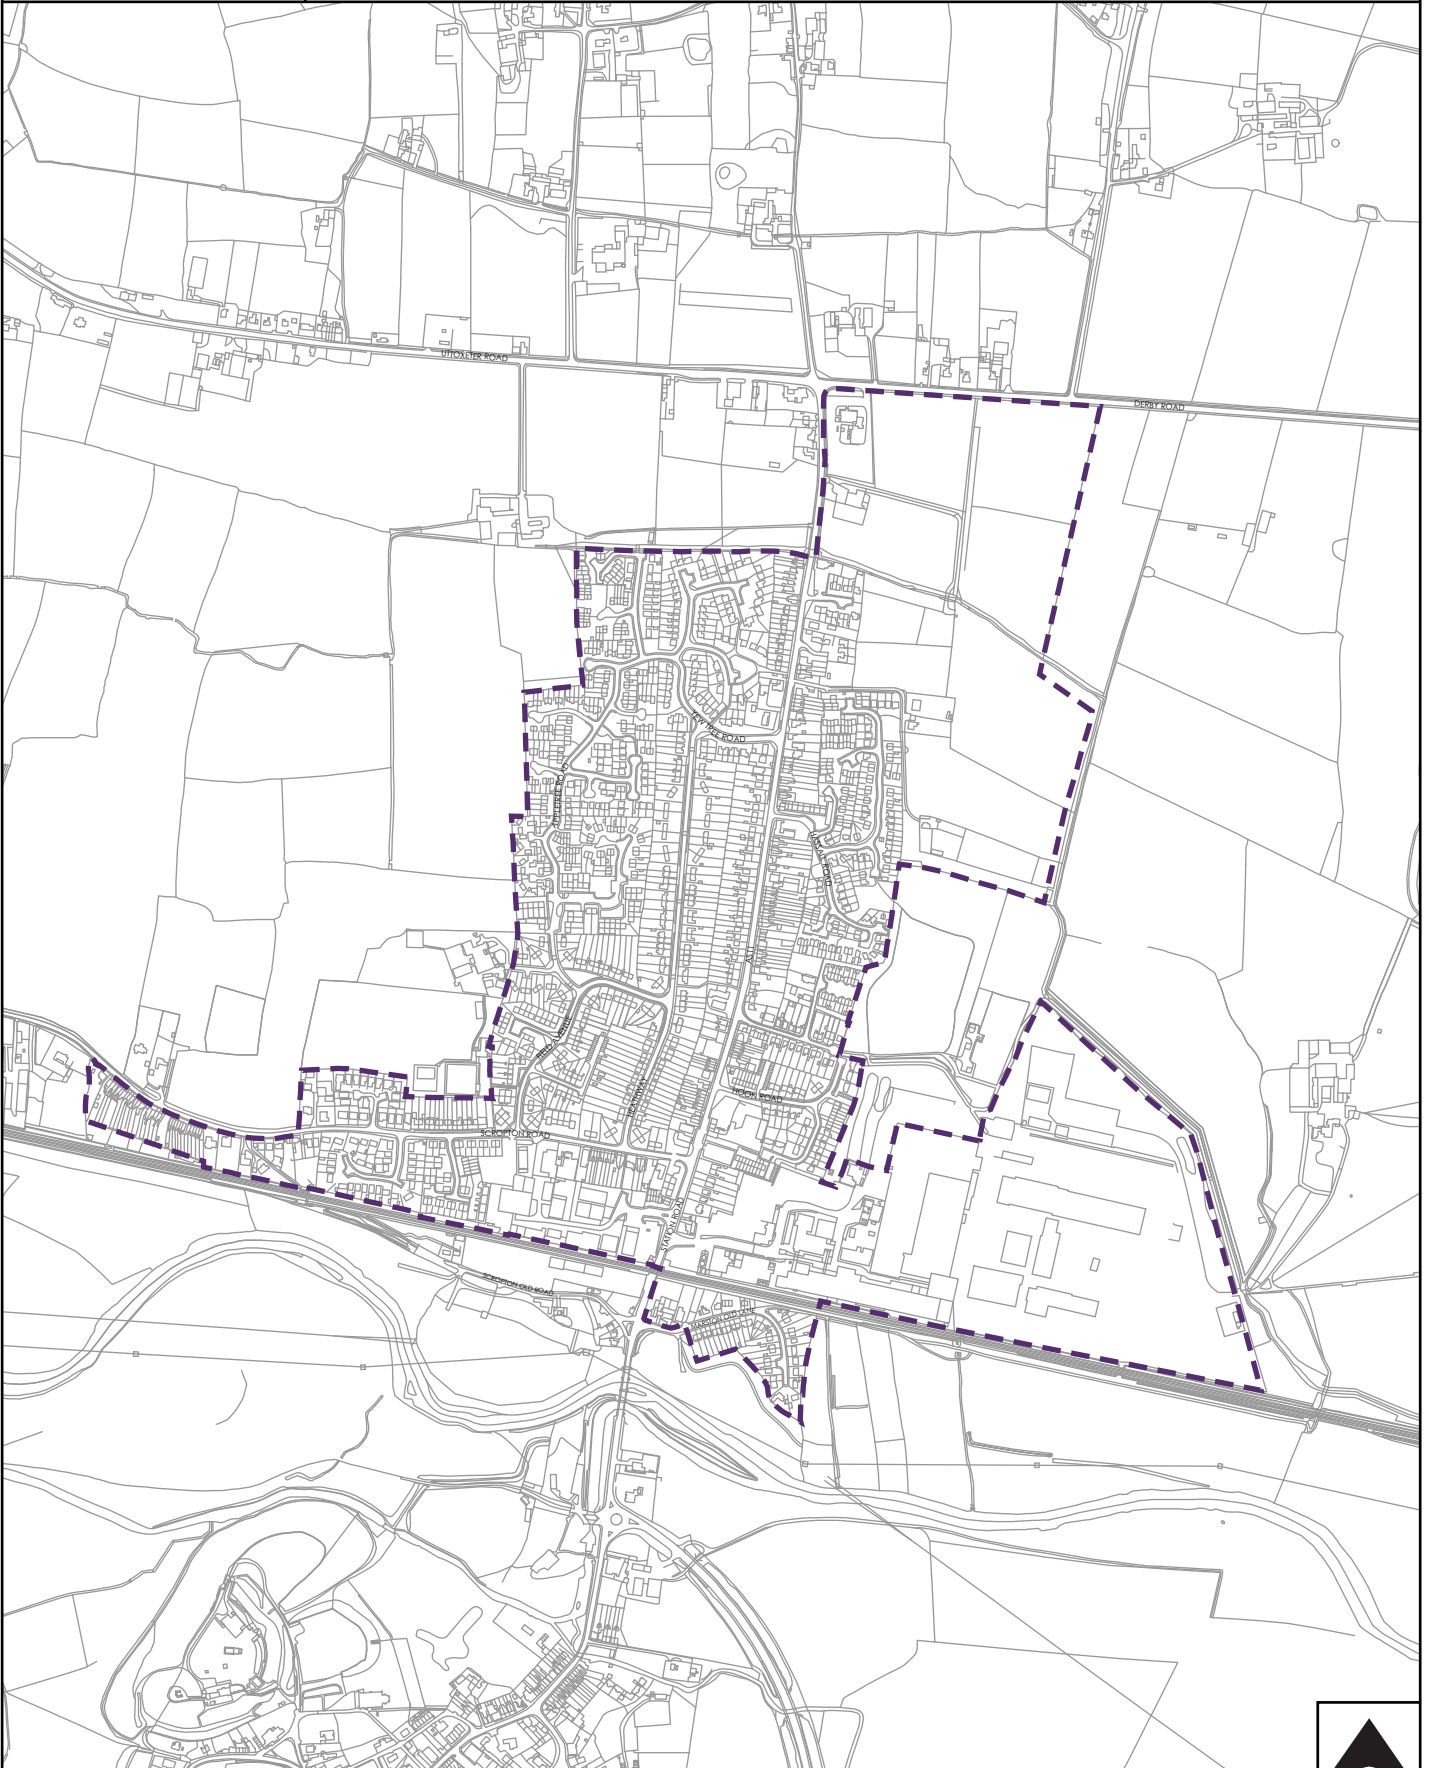

South
Derbyshire
District Council

Hatton Village Settlement Boundary

© Crown copyright. All rights reserved. 100019461 2014.

Scale: 1:10000 at A4

Proposed Settlement boundary