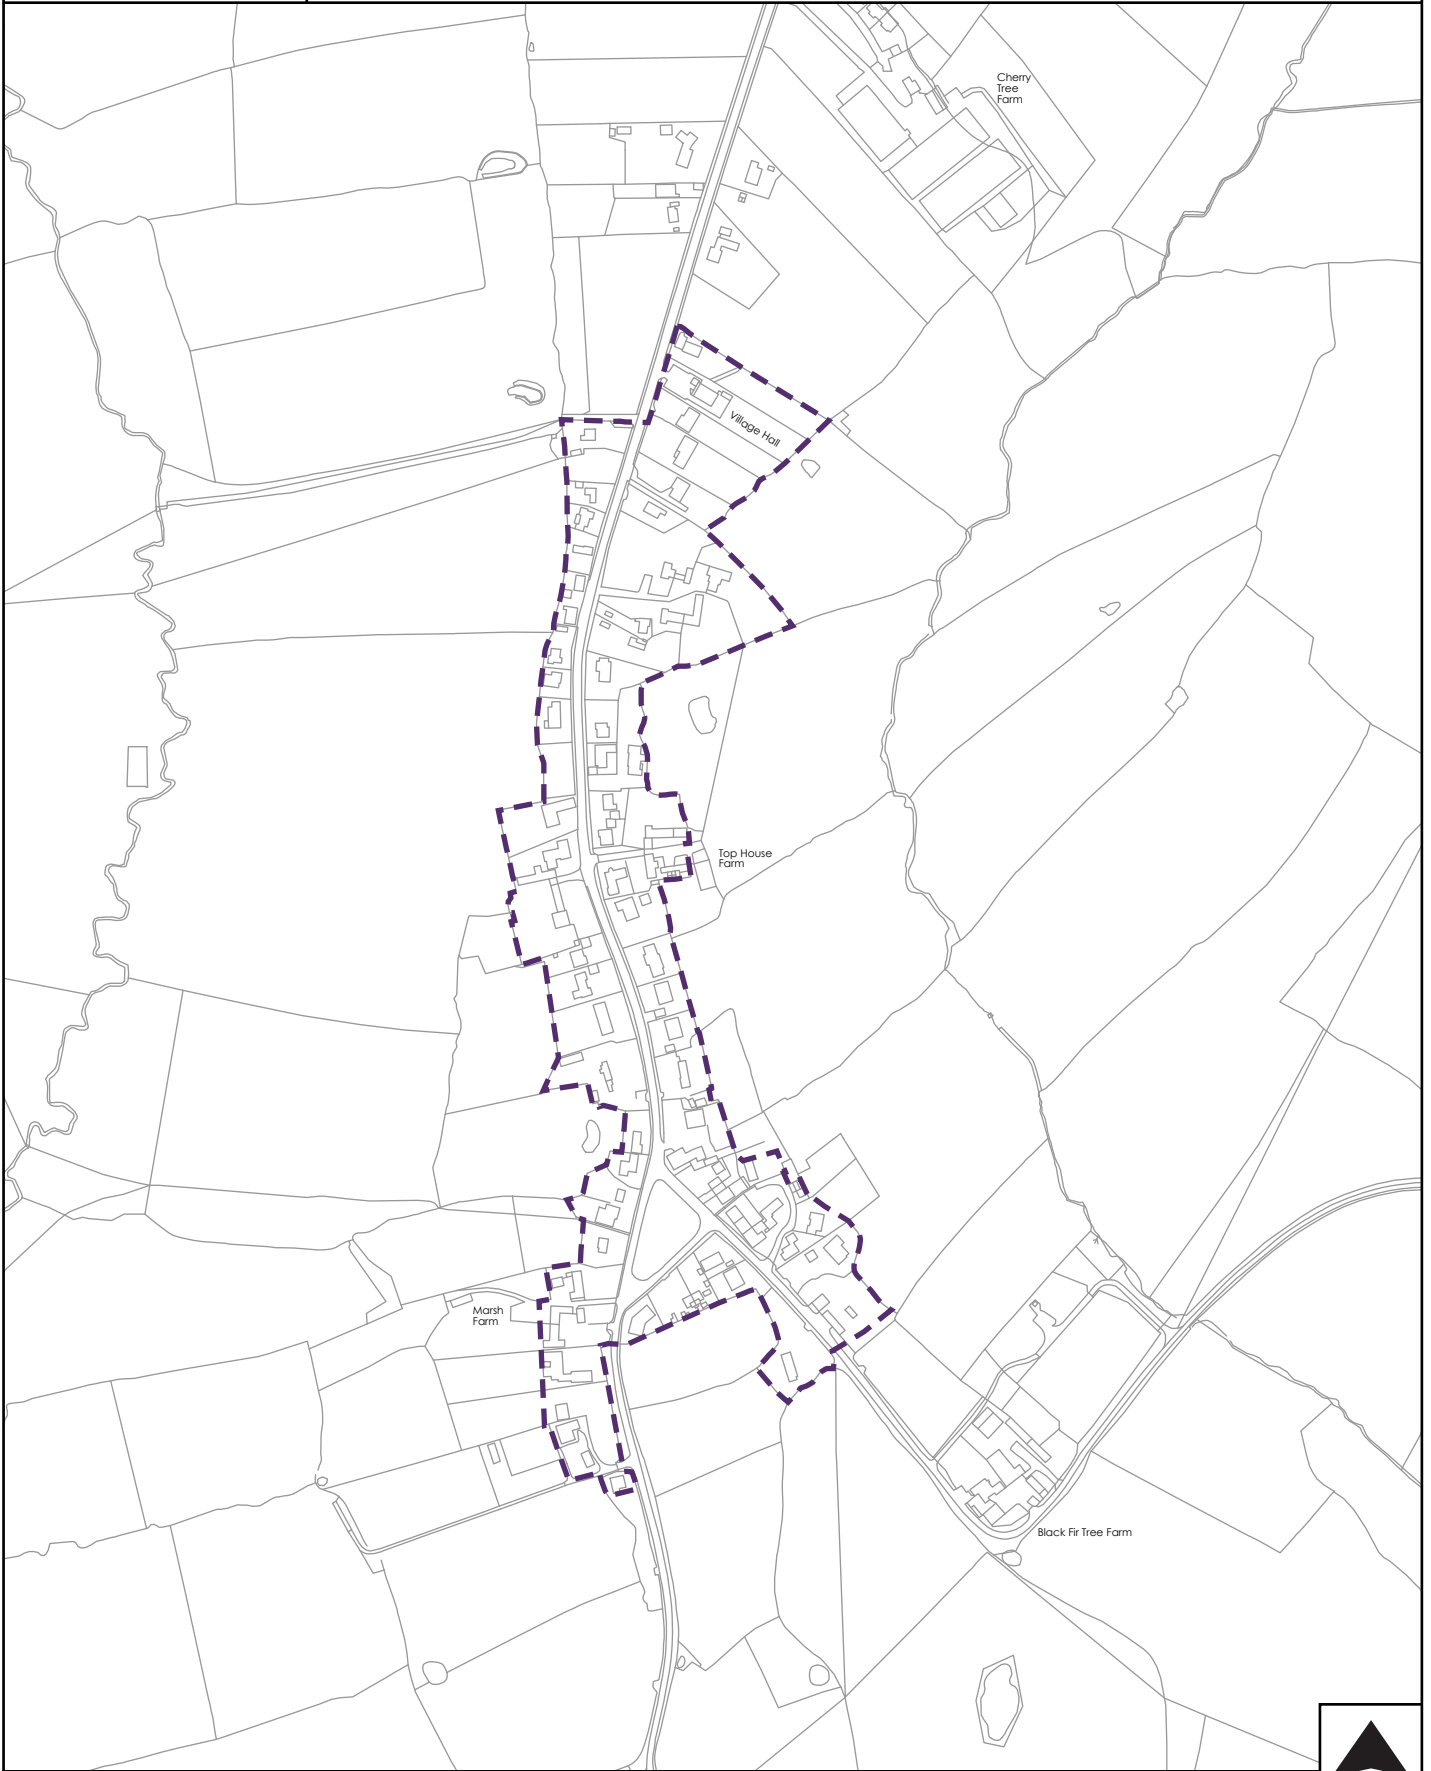

Proposed Settlement boundary

© Crown copyright. All rights reserved.
100019461 2014.

Scale: 1:12500 at A4

Kings Newton Village Settlement Boundary

Melbourne Settlement Boundary (see separate map)

Proposed Settlement boundary

© Crown copyright. All rights reserved.
100019461 2014.

Scale: 1: 2500 at A4

NORTH

Lees Village Settlement Boundary

Proposed Settlement boundary

Linton Village Settlement Boundary

Proposed Settlement boundary

© Crown copyright. All rights reserved.
100019461 2014.

Scale: 1:10000 at A4

Long Lane Village Settlement Boundary

Proposed Settlement boundary

© Crown copyright. All rights reserved.
100019461 2014.

Scale: 1: 2500 at A4

Lullington Village Settlement Boundary

Proposed Settlement boundary

Melbourne Village Settlement Boundary

Melbourn Settlement Boundary

Kings Newton Settlement Boundary (see separate map)

Proposed Settlement boundary