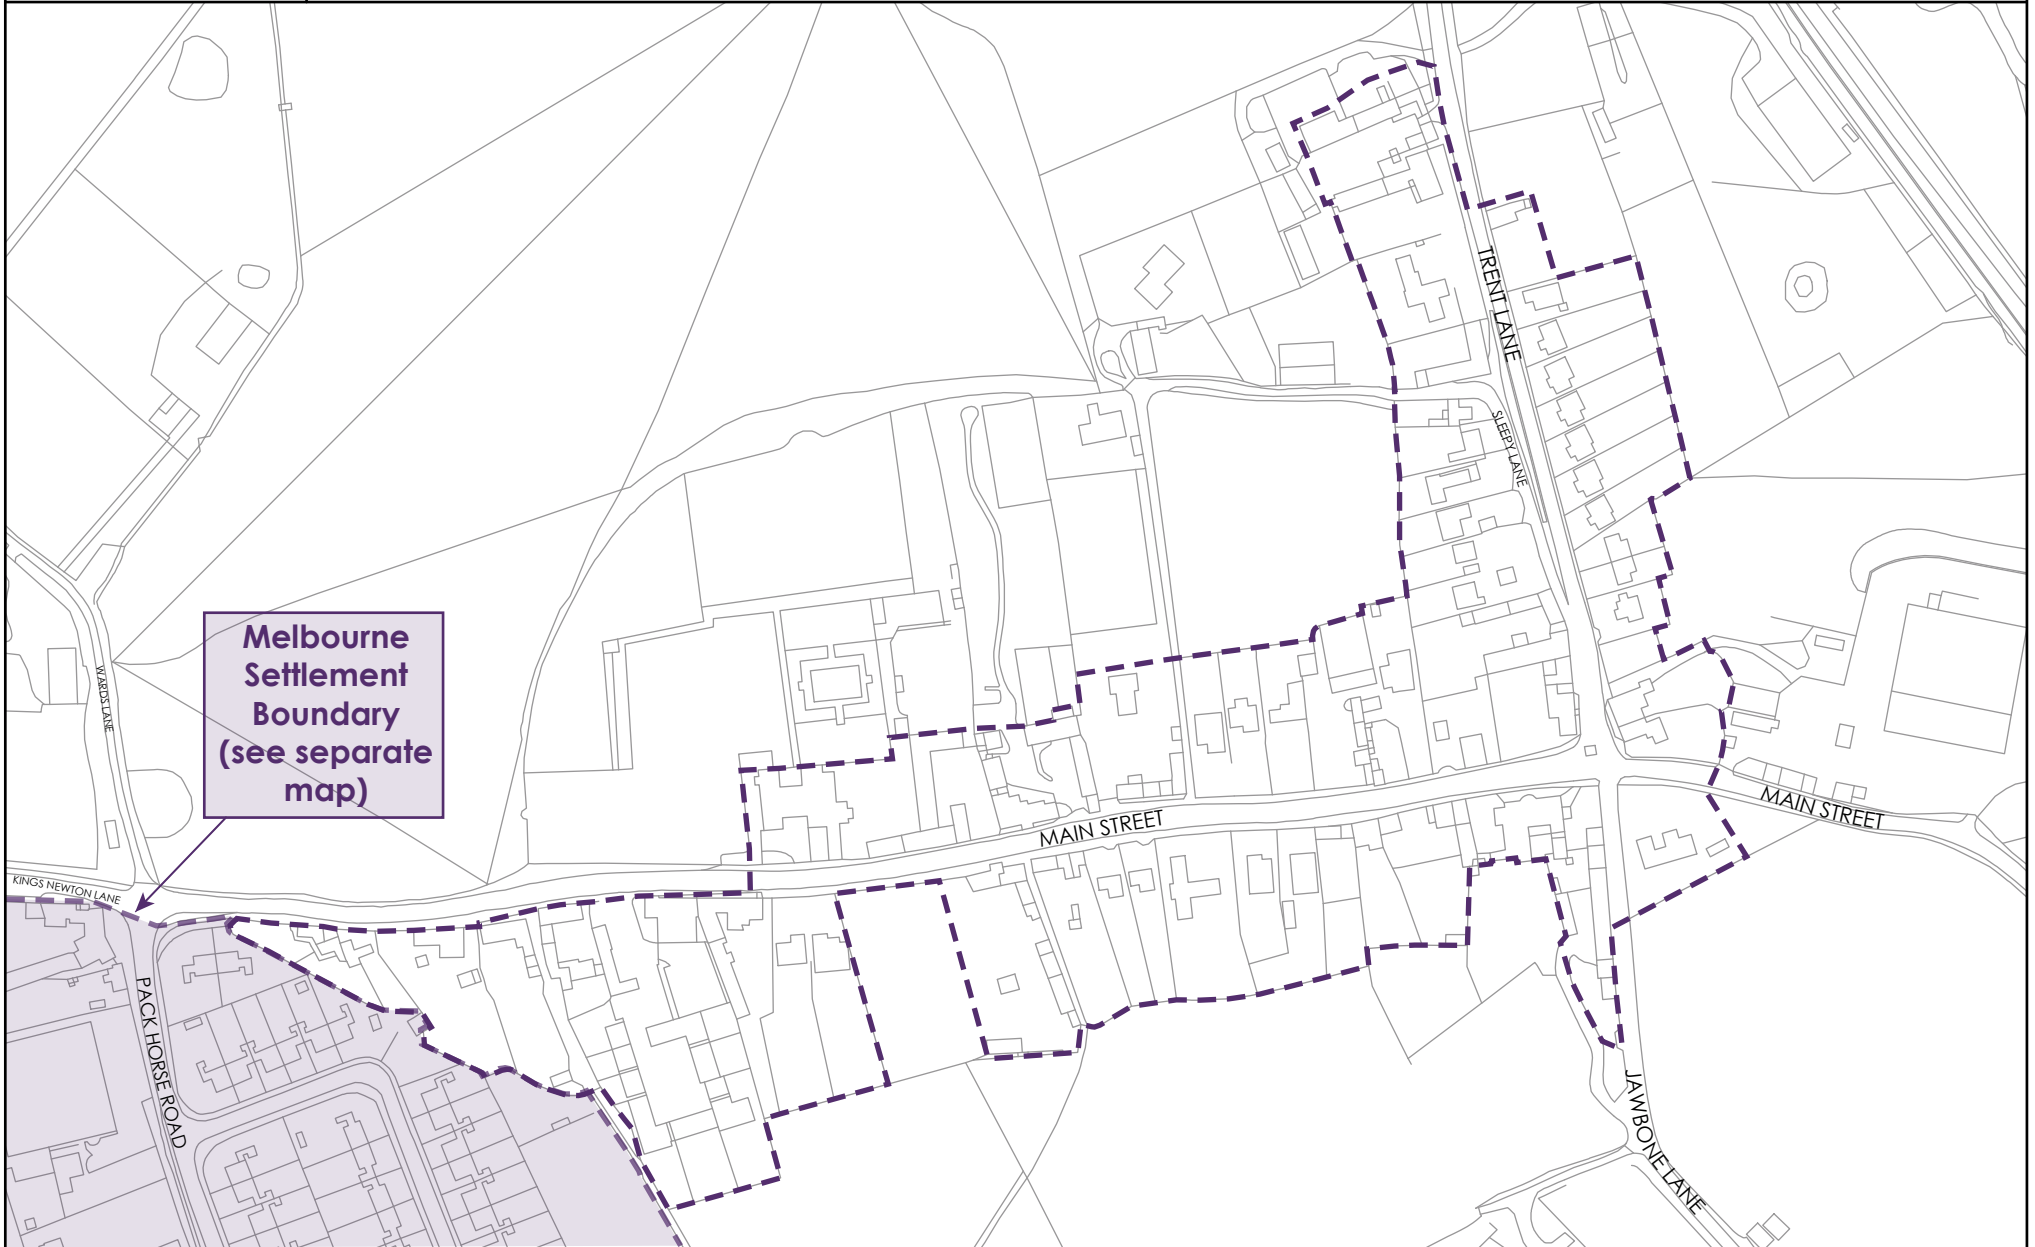

Proposed Settlement boundary

© Crown copyright. All rights reserved.
100019461 2014.

Scale: 1:12500 at A4

Kings Newton Village Settlement Boundary

Melbourne Settlement Boundary (see separate map)

Proposed Settlement boundary

© Crown copyright. All rights reserved.
100019461 2014.

Scale: 1: 2500 at A4

NORTH

Lees Village Settlement Boundary

Proposed Settlement boundary

Linton Village Settlement Boundary

Proposed Settlement boundary