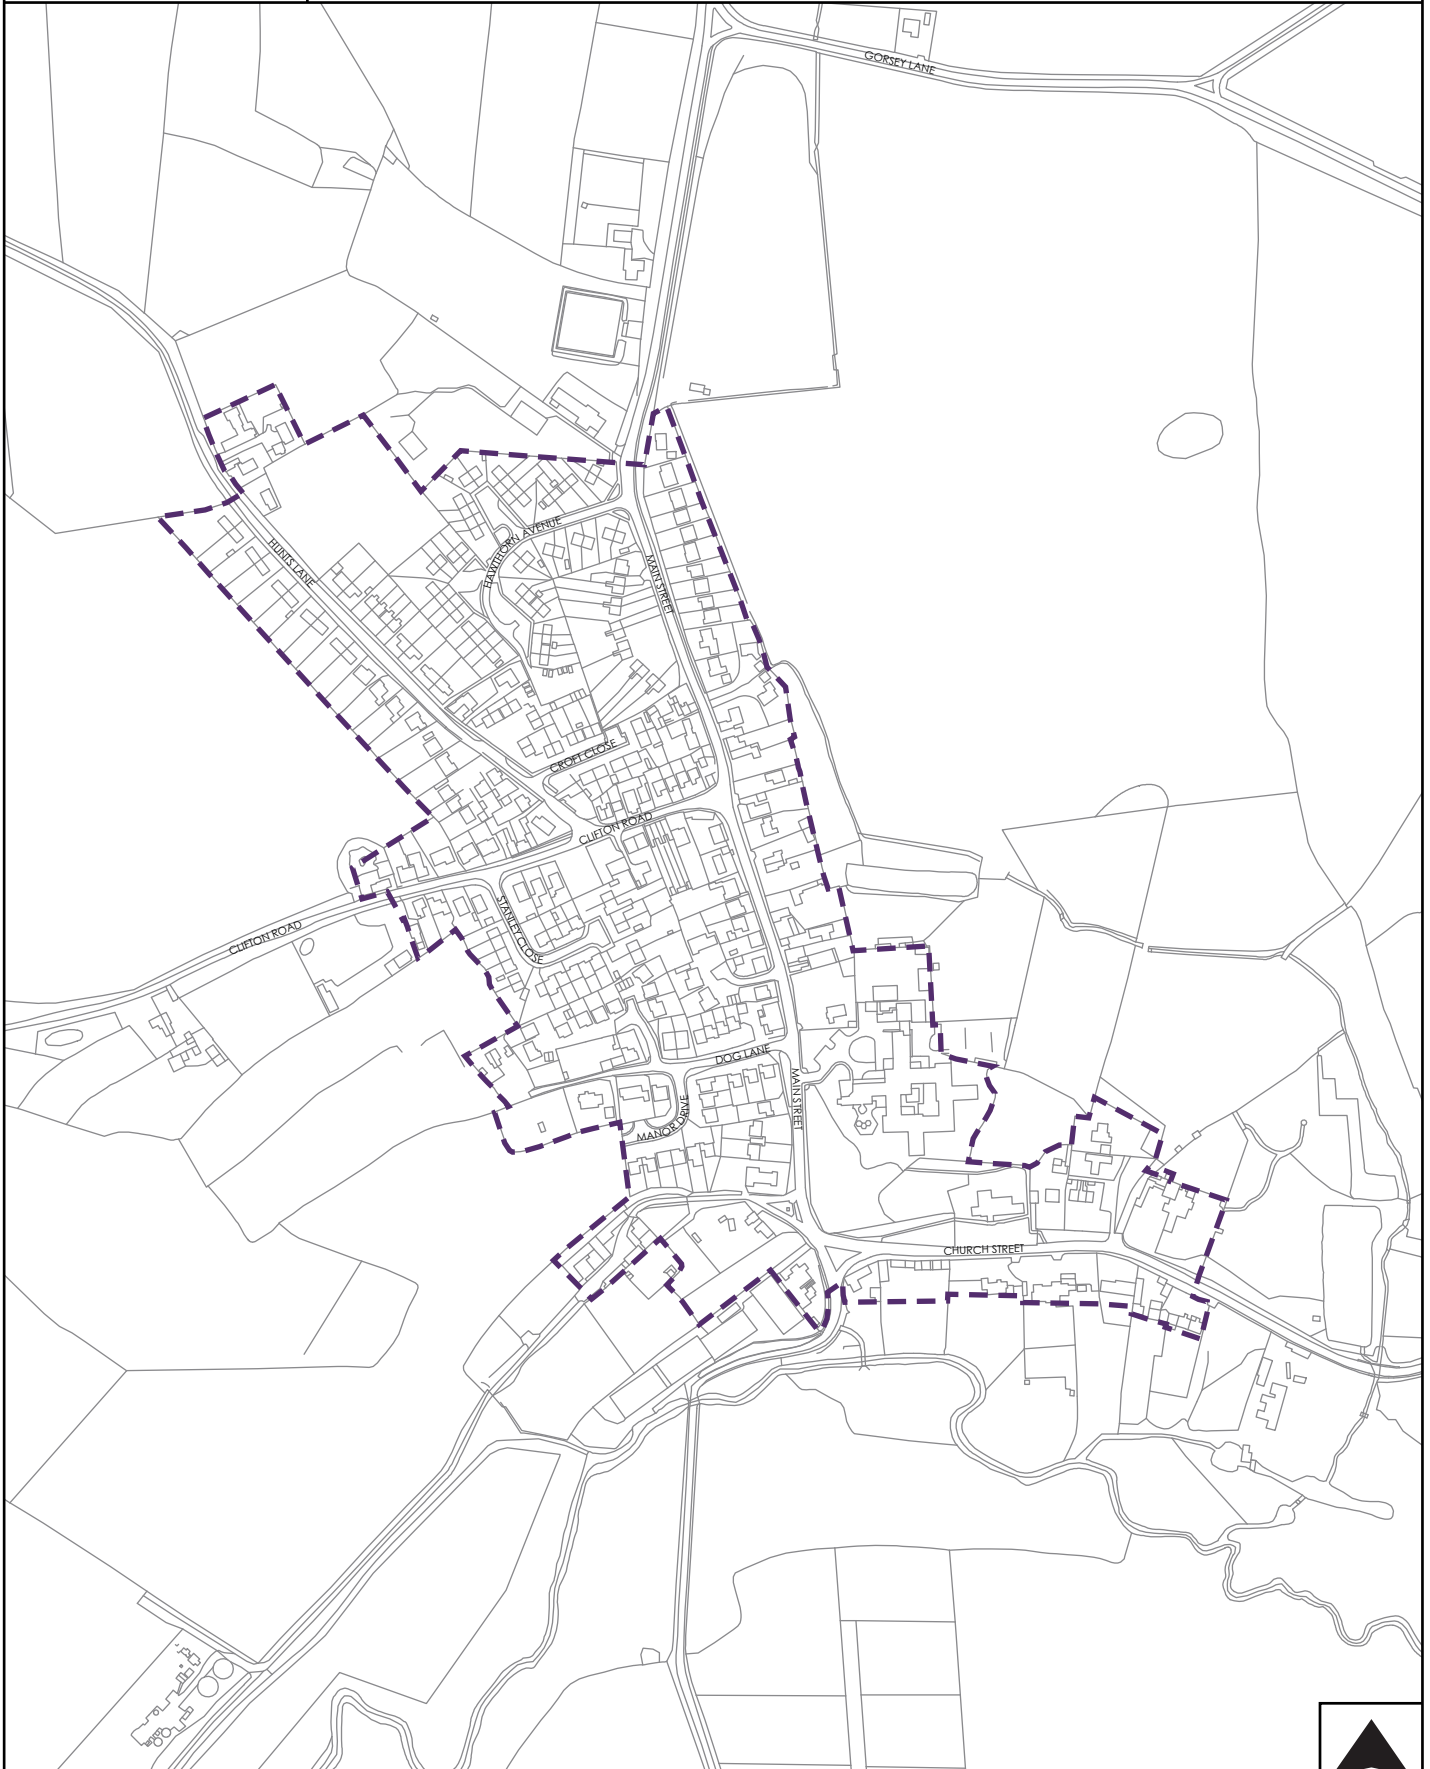

Appendix A

Settlement Boundary Maps

THIS PAGE IS INTENTIONALLY BLANK

Aston on Trent Village Settlement Boundary

Proposed Settlement boundary

Barrow on Trent Village Settlement Boundary

Proposed Settlement boundary

© Crown copyright. All rights reserved.
100019461 2014.

Scale: 1:10000 at A4

Long Lane Village Settlement Boundary

Proposed Settlement boundary

© Crown copyright. All rights reserved.
100019461 2014.

Scale: 1: 2500 at A4

Lullington Village Settlement Boundary

Proposed Settlement boundary

Melbourne Village Settlement Boundary

Melbourn Settlement Boundary

Kings Newton Settlement Boundary (see separate map)

Proposed Settlement boundary

Milton Village Settlement Boundary

Proposed Settlement boundary

Netherseal Village Settlement Boundary

Proposed Settlement boundary

Newton Solney Village Settlement Boundary

Proposed Settlement boundary

© Crown copyright. All rights reserved.
100019461 2014.