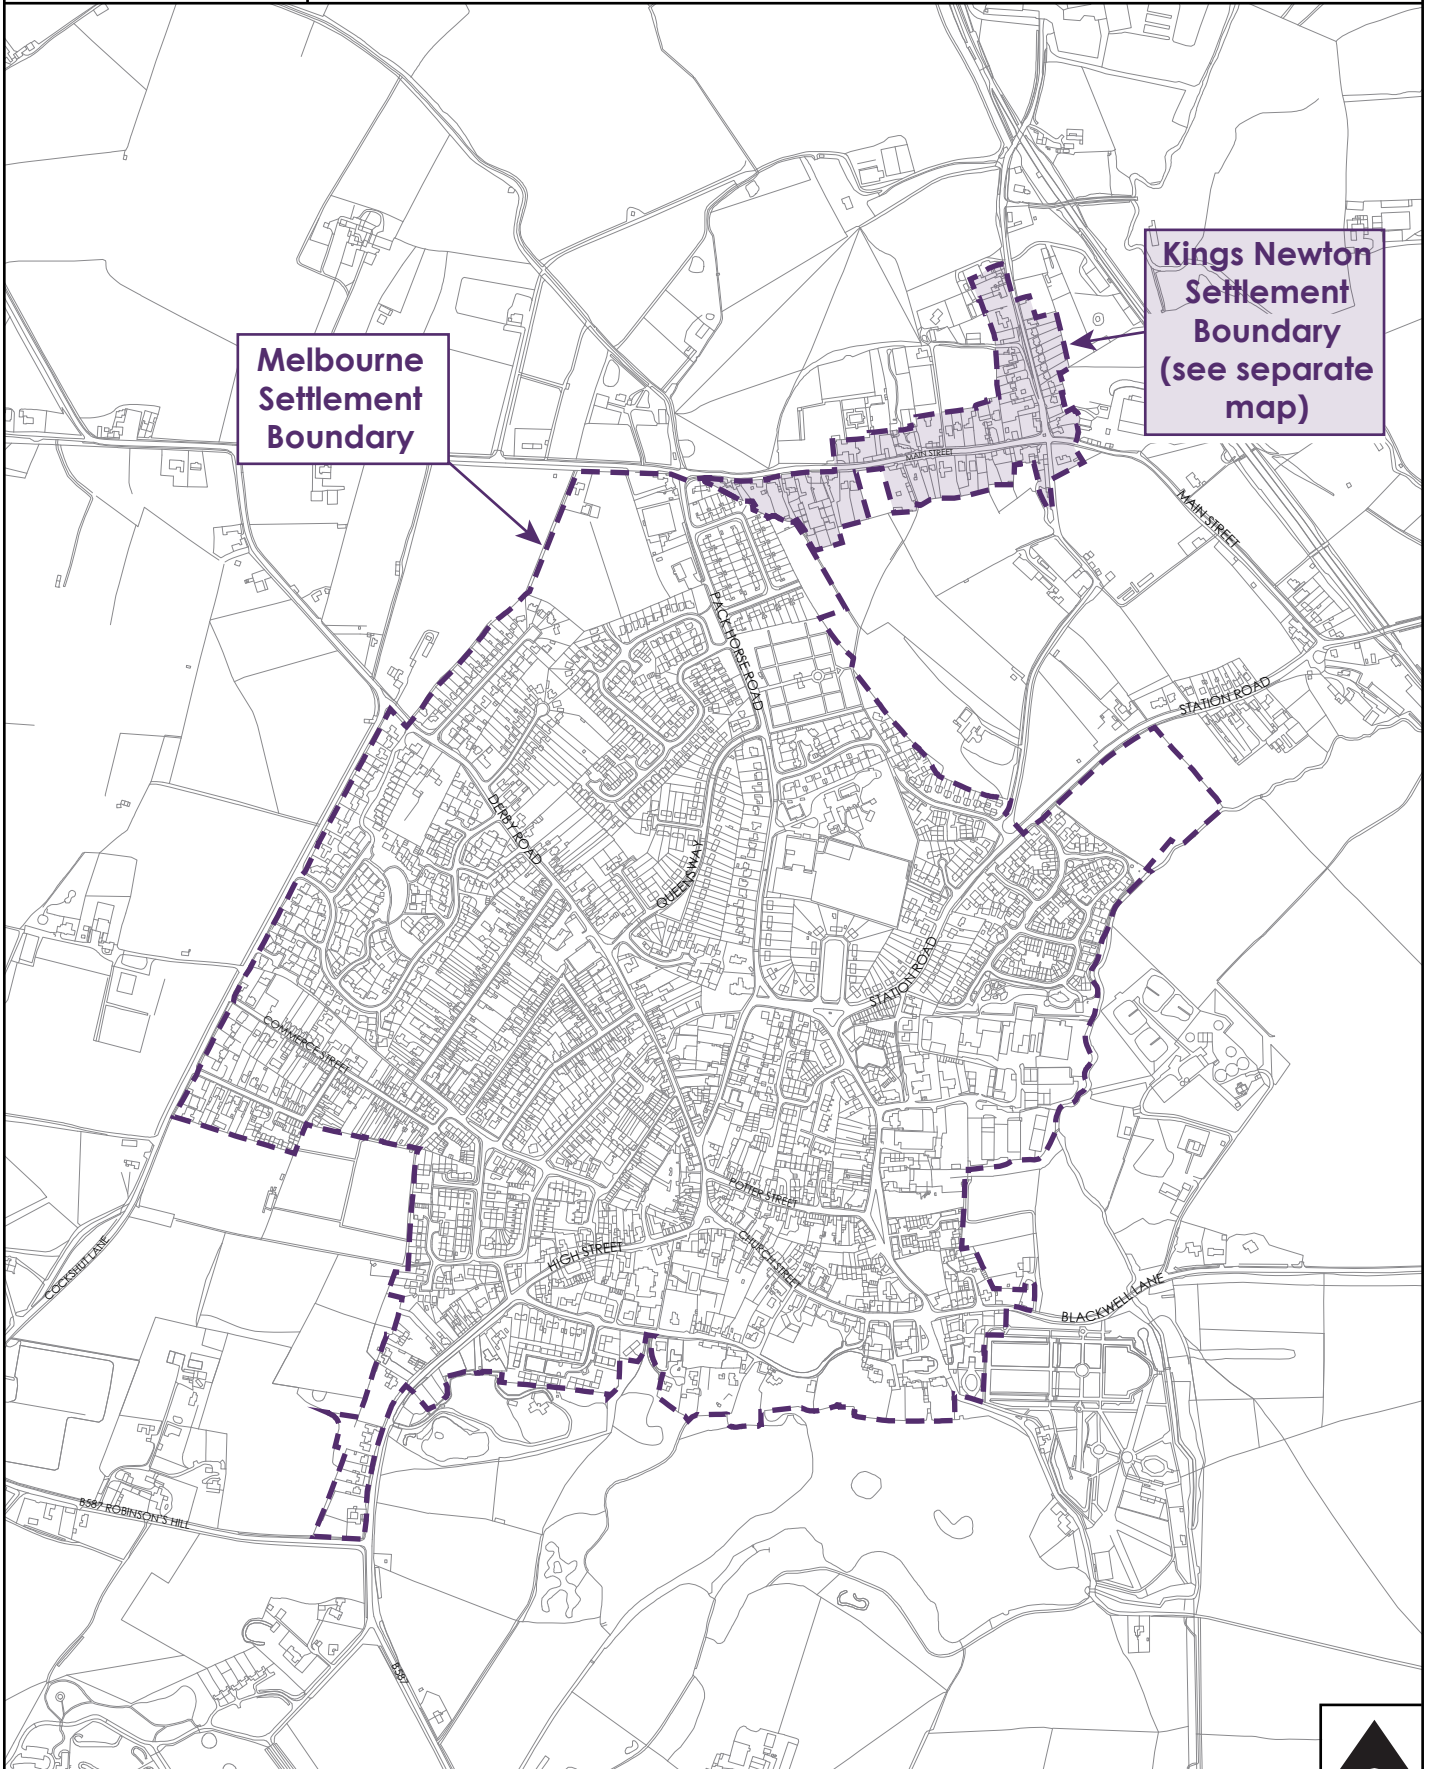

Appendix A

Settlement Boundary Maps

THIS PAGE IS INTENTIONALLY BLANK

Aston on Trent Village Settlement Boundary

Proposed Settlement boundary

Barrow on Trent Village Settlement Boundary

Proposed Settlement boundary

© Crown copyright. All rights reserved.
100019461 2014.

Scale: 1: 2500 at A4

NORTH

Lees Village Settlement Boundary

Proposed Settlement boundary

Linton Village Settlement Boundary

Proposed Settlement boundary

© Crown copyright. All rights reserved.
100019461 2014.

Scale: 1:10000 at A4

Long Lane Village Settlement Boundary

Proposed Settlement boundary

© Crown copyright. All rights reserved.
100019461 2014.

Scale: 1: 2500 at A4

Lullington Village Settlement Boundary

Proposed Settlement boundary

Melbourne Village Settlement Boundary

Melbourn Settlement Boundary

Kings Newton Settlement Boundary (see separate map)

Proposed Settlement boundary