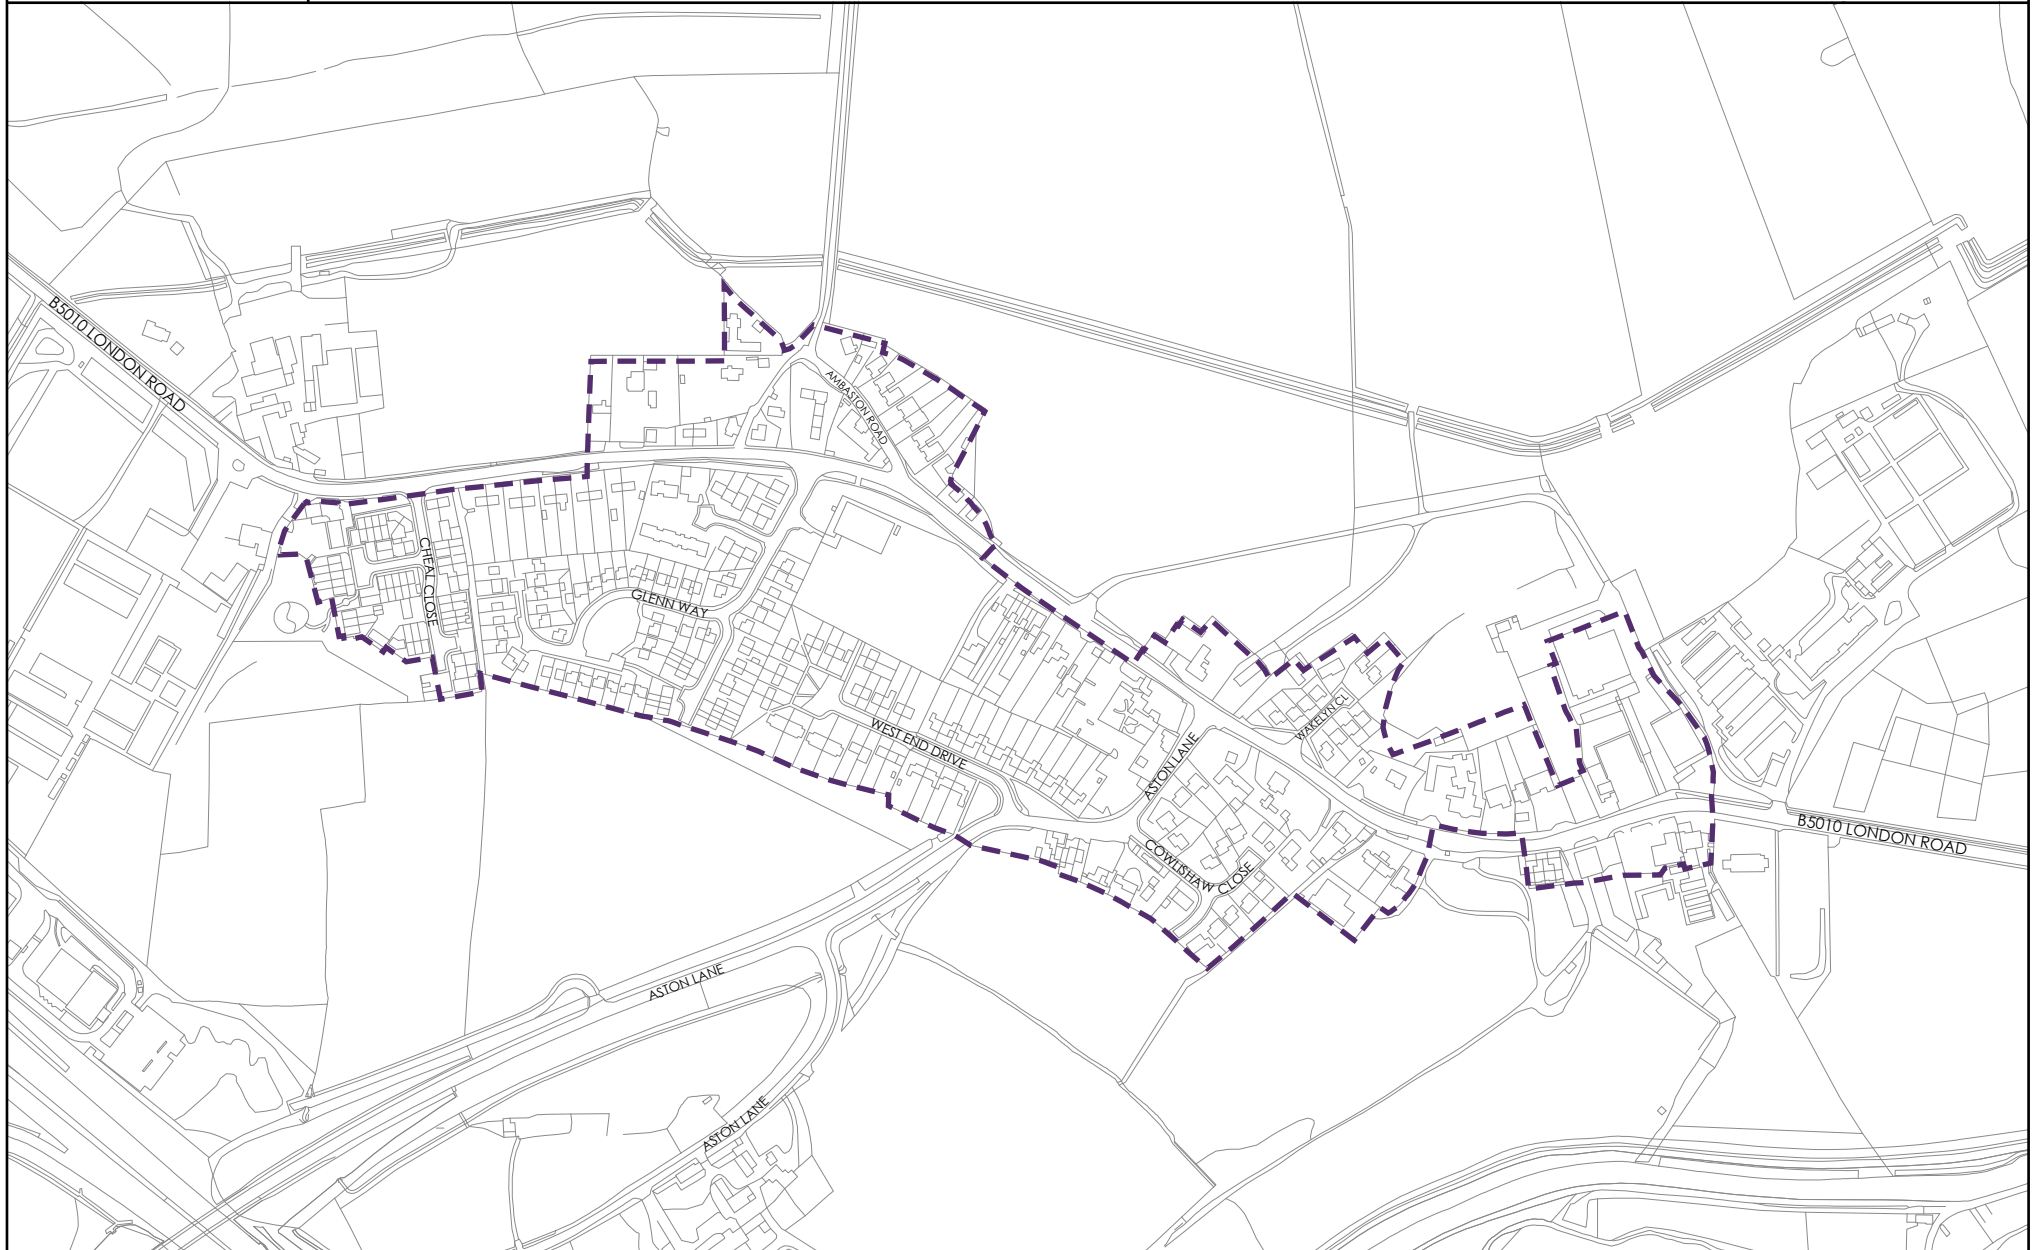

© Crown copyright. All rights reserved. 100019461 2014.

Scale: 1:10000 at A4

Proposed Settlement boundary

Rosliston Village Settlement Boundary

Proposed Settlement boundary

© Crown copyright. All rights reserved.
100019461 2014.

Scale: 1:5000 at A4

Scropton Village Settlement Boundary

Proposed Settlement boundary

© Crown copyright. All rights reserved.
100019461 2014.

Scale: 1: 2500 at A4

NORTH

Shardlow (East) Village Settlement Boundary

Shardlow (West) Village Settlement Boundary

Proposed Settlement boundary

© Crown copyright. All rights reserved.
100019461 2014.

Scale: 1:5000 at A4

NORTH

Smisby Village Settlement Boundary

Proposed Settlement boundary

Scale: 1: 5000 at A4

NORTH

Sutton on the Hill Village Settlement Boundary