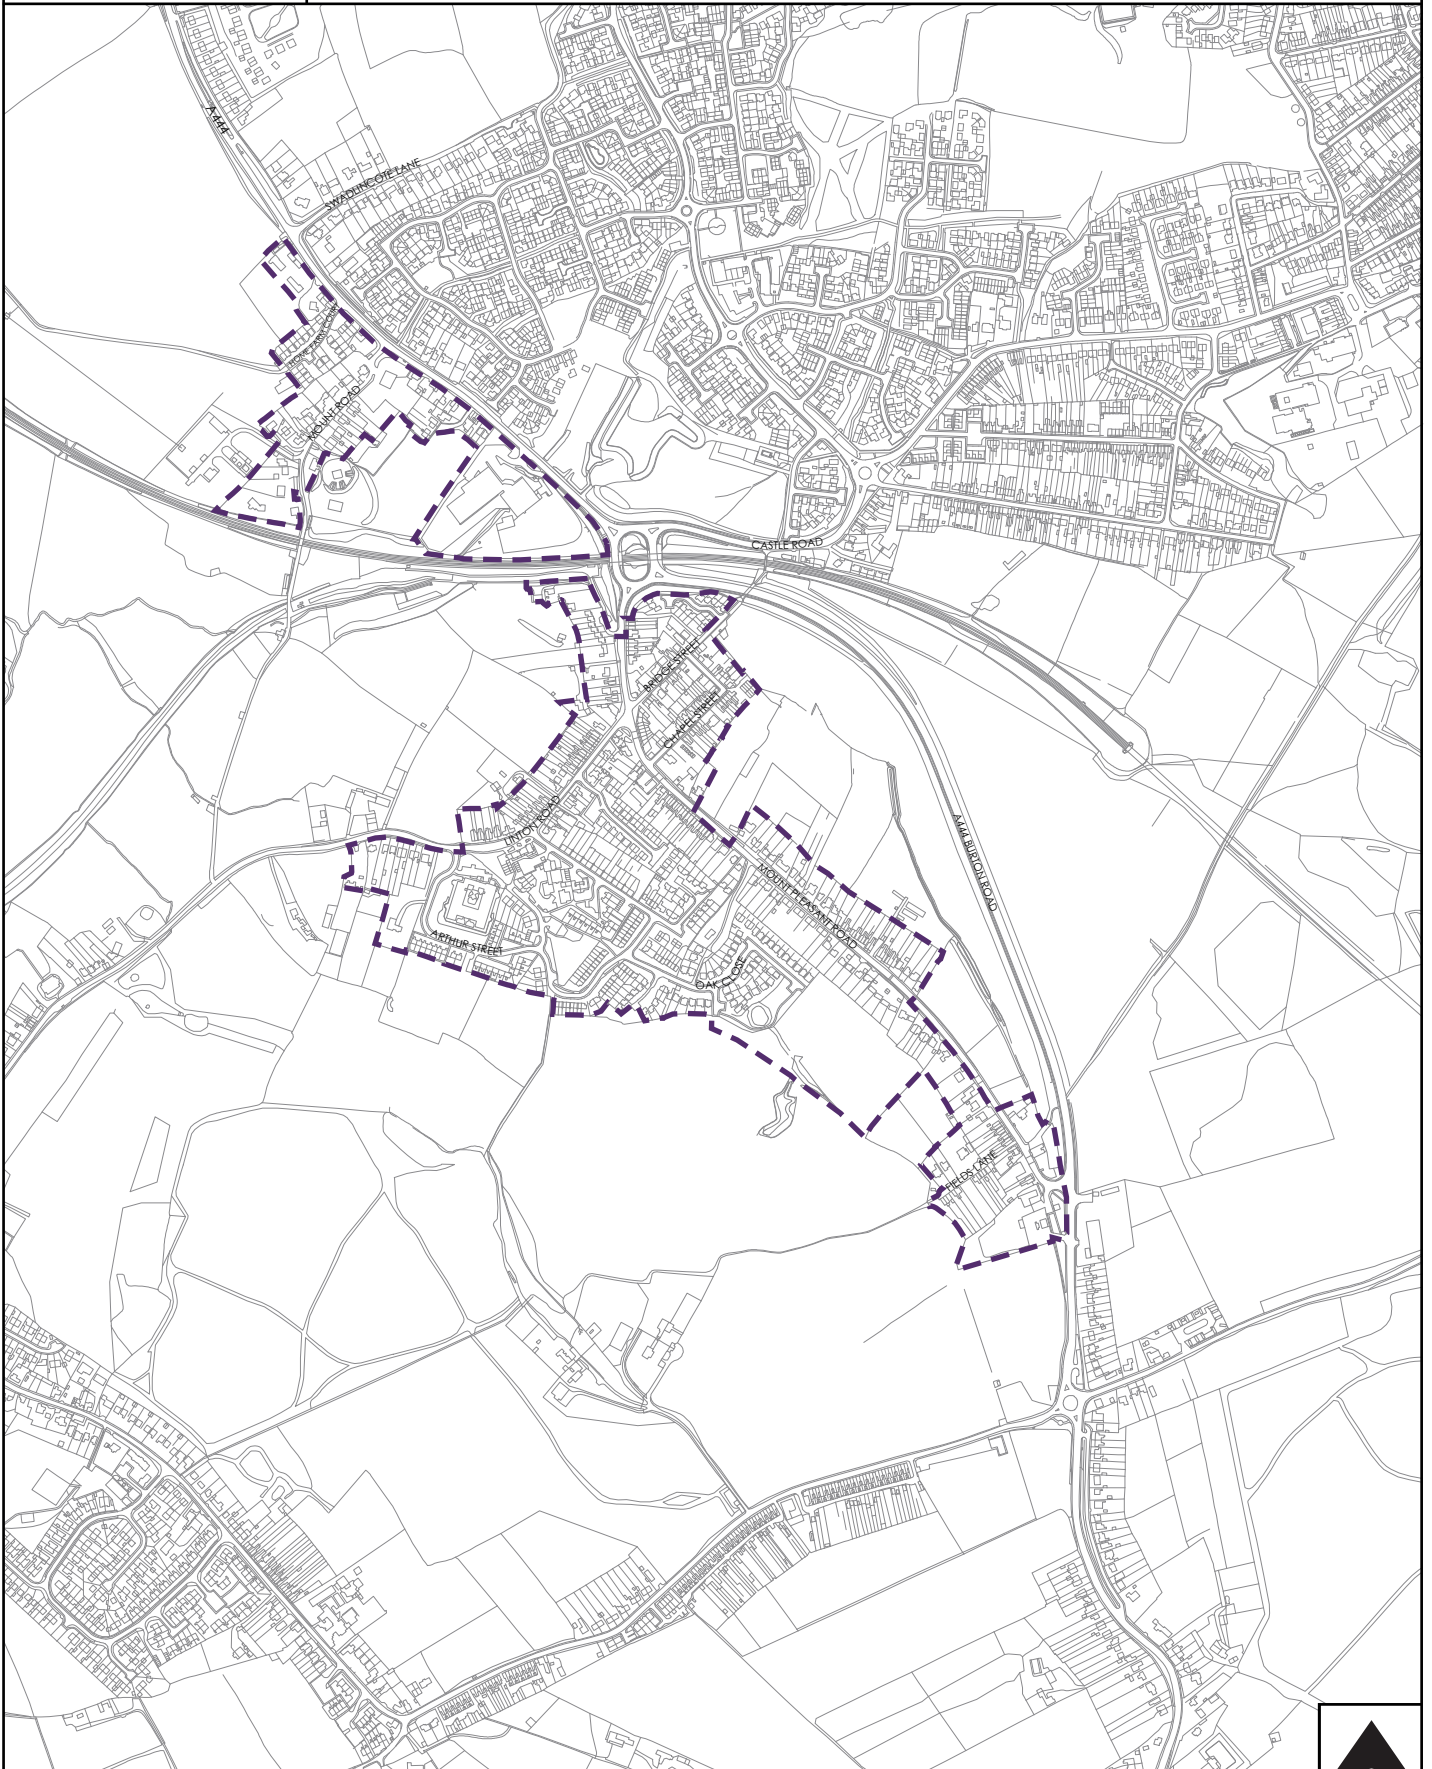

Appendix A

Settlement Boundary Maps

THIS PAGE IS INTENTIONALLY BLANK

Aston on Trent Village Settlement Boundary

Proposed Settlement boundary

Barrow on Trent Village Settlement Boundary

Proposed Settlement boundary

© Crown copyright. All rights reserved.
100019461 2014.

Scale: 1:5000 at A4

NORTH

Burnaston Village Settlement Boundary

Proposed Settlement boundary

Castle Gresley (Mount Pleasant) Settlement Boundary

Cauldwell Village Settlement Boundary

Proposed Settlement boundary

Church Broughton Village Settlement Boundary

Proposed Settlement boundary

© Crown copyright. All rights reserved.
100019461 2014.

Scale: 1:2500 at A4

Coton in the Elms Village Settlement Boundary

 Proposed Settlement boundary

Coton Park Village Settlement Boundary

Proposed Settlement boundary

Egginton Village Settlement Boundary

Proposed Settlement boundary

Etwall Village Settlement Boundary

Proposed Settlement boundary