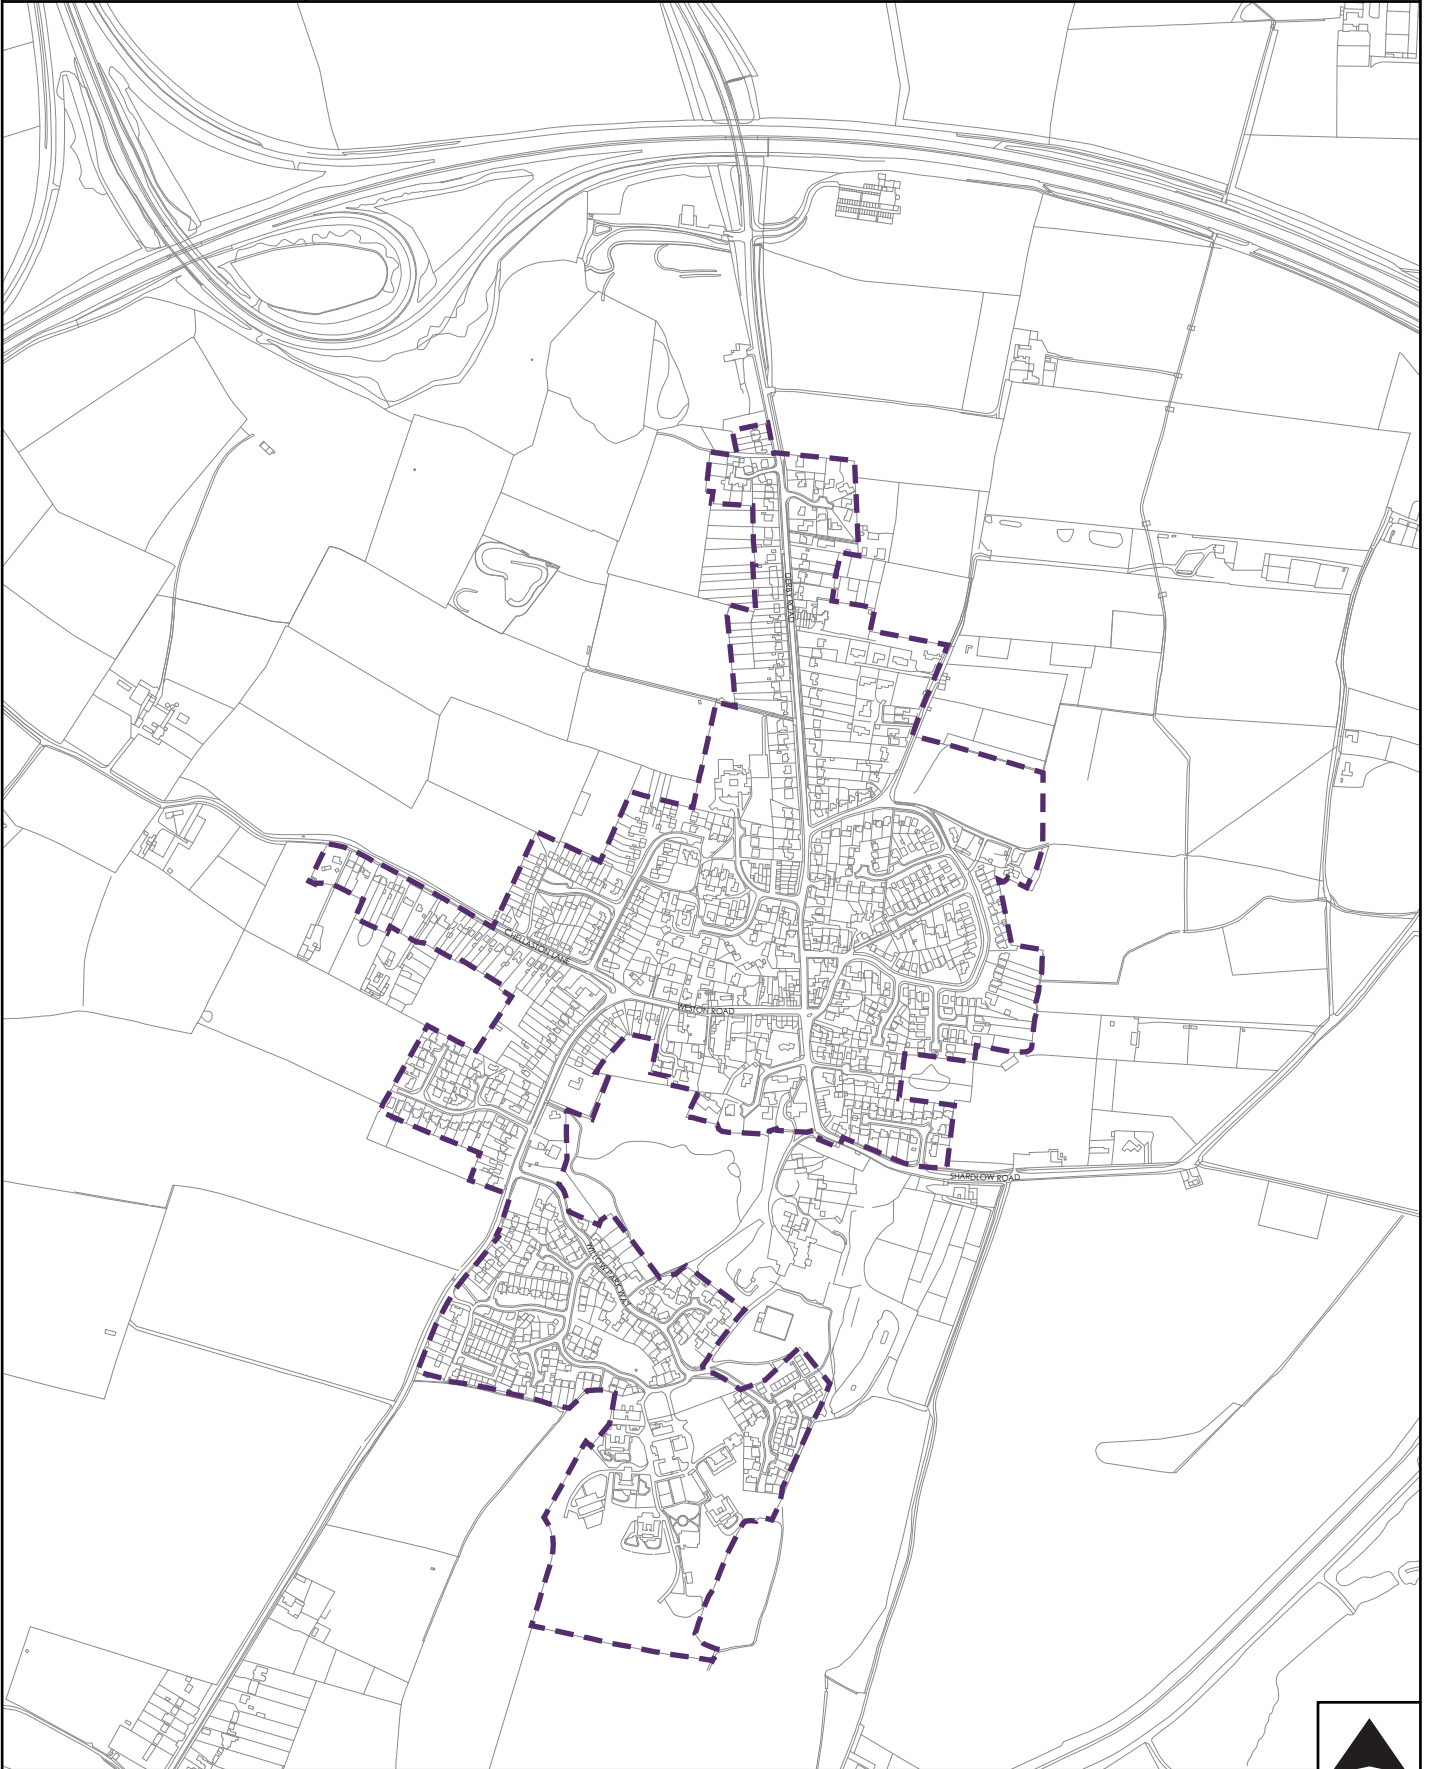

Appendix A

Settlement Boundary Maps

THIS PAGE IS INTENTIONALLY BLANK

Aston on Trent Village Settlement Boundary

Proposed Settlement boundary

Barrow on Trent Village Settlement Boundary

Proposed Settlement boundary

© Crown copyright. All rights reserved.
100019461 2014.

Scale: 1:5000 at A4

NORTH

Burnaston Village Settlement Boundary

Proposed Settlement boundary

Castle Gresley (Mount Pleasant) Settlement Boundary

Cauldwell Village Settlement Boundary

Proposed Settlement boundary

Church Broughton Village Settlement Boundary

Proposed Settlement boundary

© Crown copyright. All rights reserved.
100019461 2014.

Scale: 1:2500 at A4

Coton in the Elms Village Settlement Boundary

 Proposed Settlement boundary

Coton Park Village Settlement Boundary

Proposed Settlement boundary

Egginton Village Settlement Boundary

Proposed Settlement boundary

Etwall Village Settlement Boundary

Proposed Settlement boundary