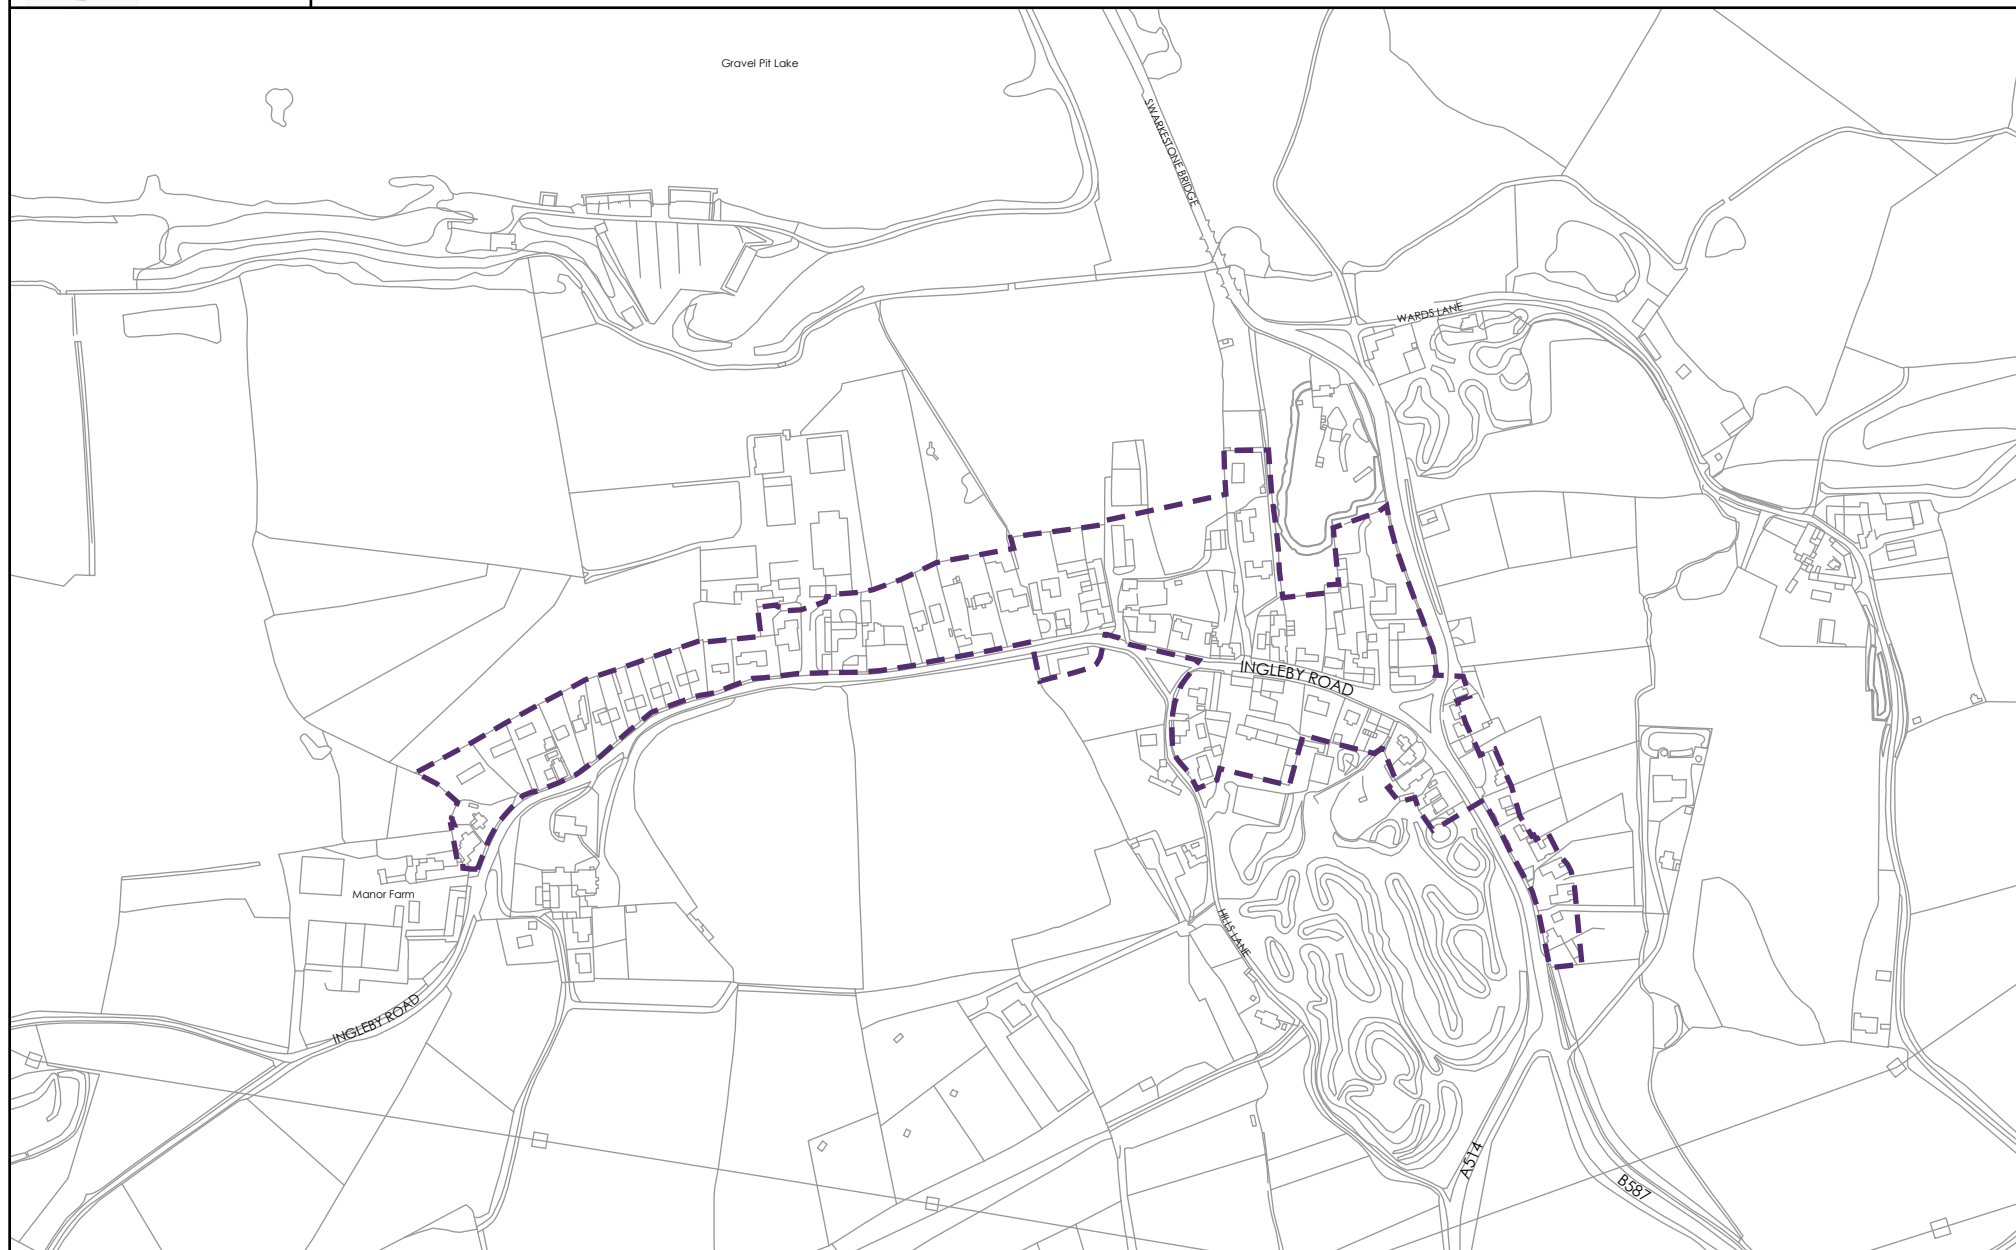

Appendix A

Settlement Boundary Maps

THIS PAGE IS INTENTIONALLY BLANK

Aston on Trent Village Settlement Boundary

Proposed Settlement boundary

Barrow on Trent Village Settlement Boundary

Proposed Settlement boundary

Shardlow (West) Village Settlement Boundary

Proposed Settlement boundary

© Crown copyright. All rights reserved.
100019461 2014.

Scale: 1:5000 at A4

NORTH

Smisby Village Settlement Boundary

Proposed Settlement boundary

© Crown copyright. All rights reserved.
100019461 2014.

Scale: 1: 2500 at A4

NORTH

Stanton by Bridge Village Settlement Boundary

Proposed Settlement boundary

© Crown copyright. All rights reserved.
100019461 2014.

Scale: 1: 5000 at A4

NORTH

Sutton on the Hill Village Settlement Boundary