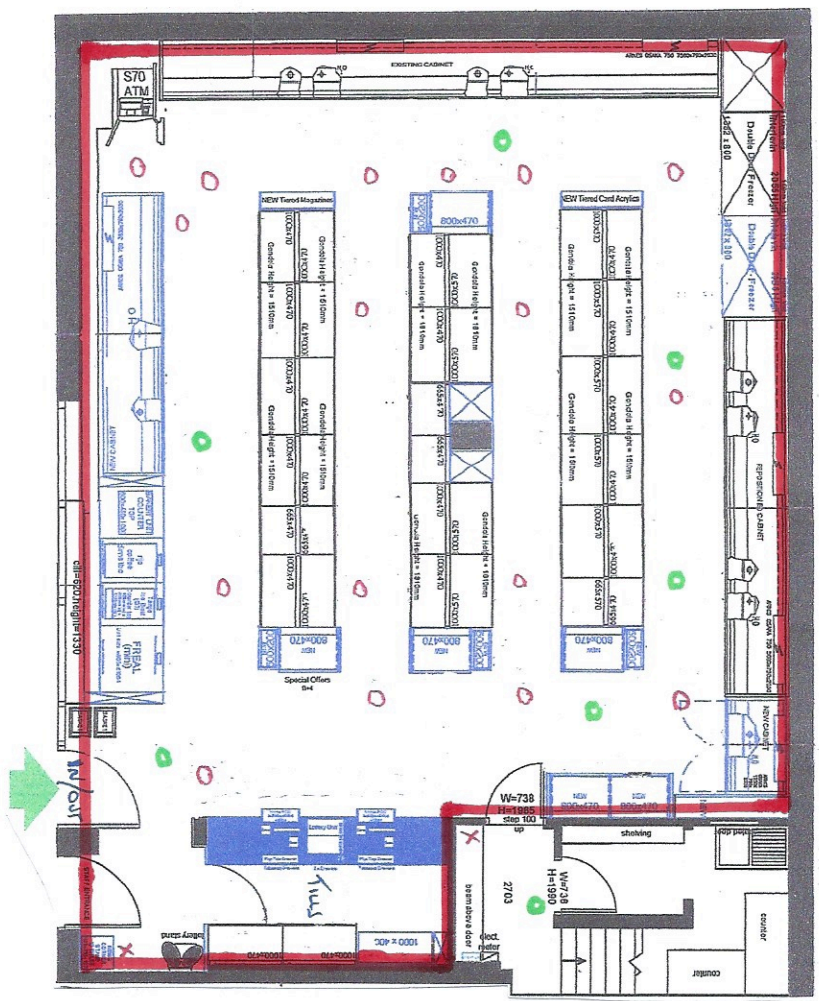

**MR SEDANI, LONDIS CONVENIENCE STORE, 34 MAIN STREET,
 ETWALL, DERBYSHIRE, DE65 6LP
 Shop Layout Scale 1:100 @ A4. NOVEMBER 2024 Licensing Solutions 003-11/2024**

**ALCOHOL DISPLAY THROUGHOUT THE STORE
 WITHIN THE RED BORDER**