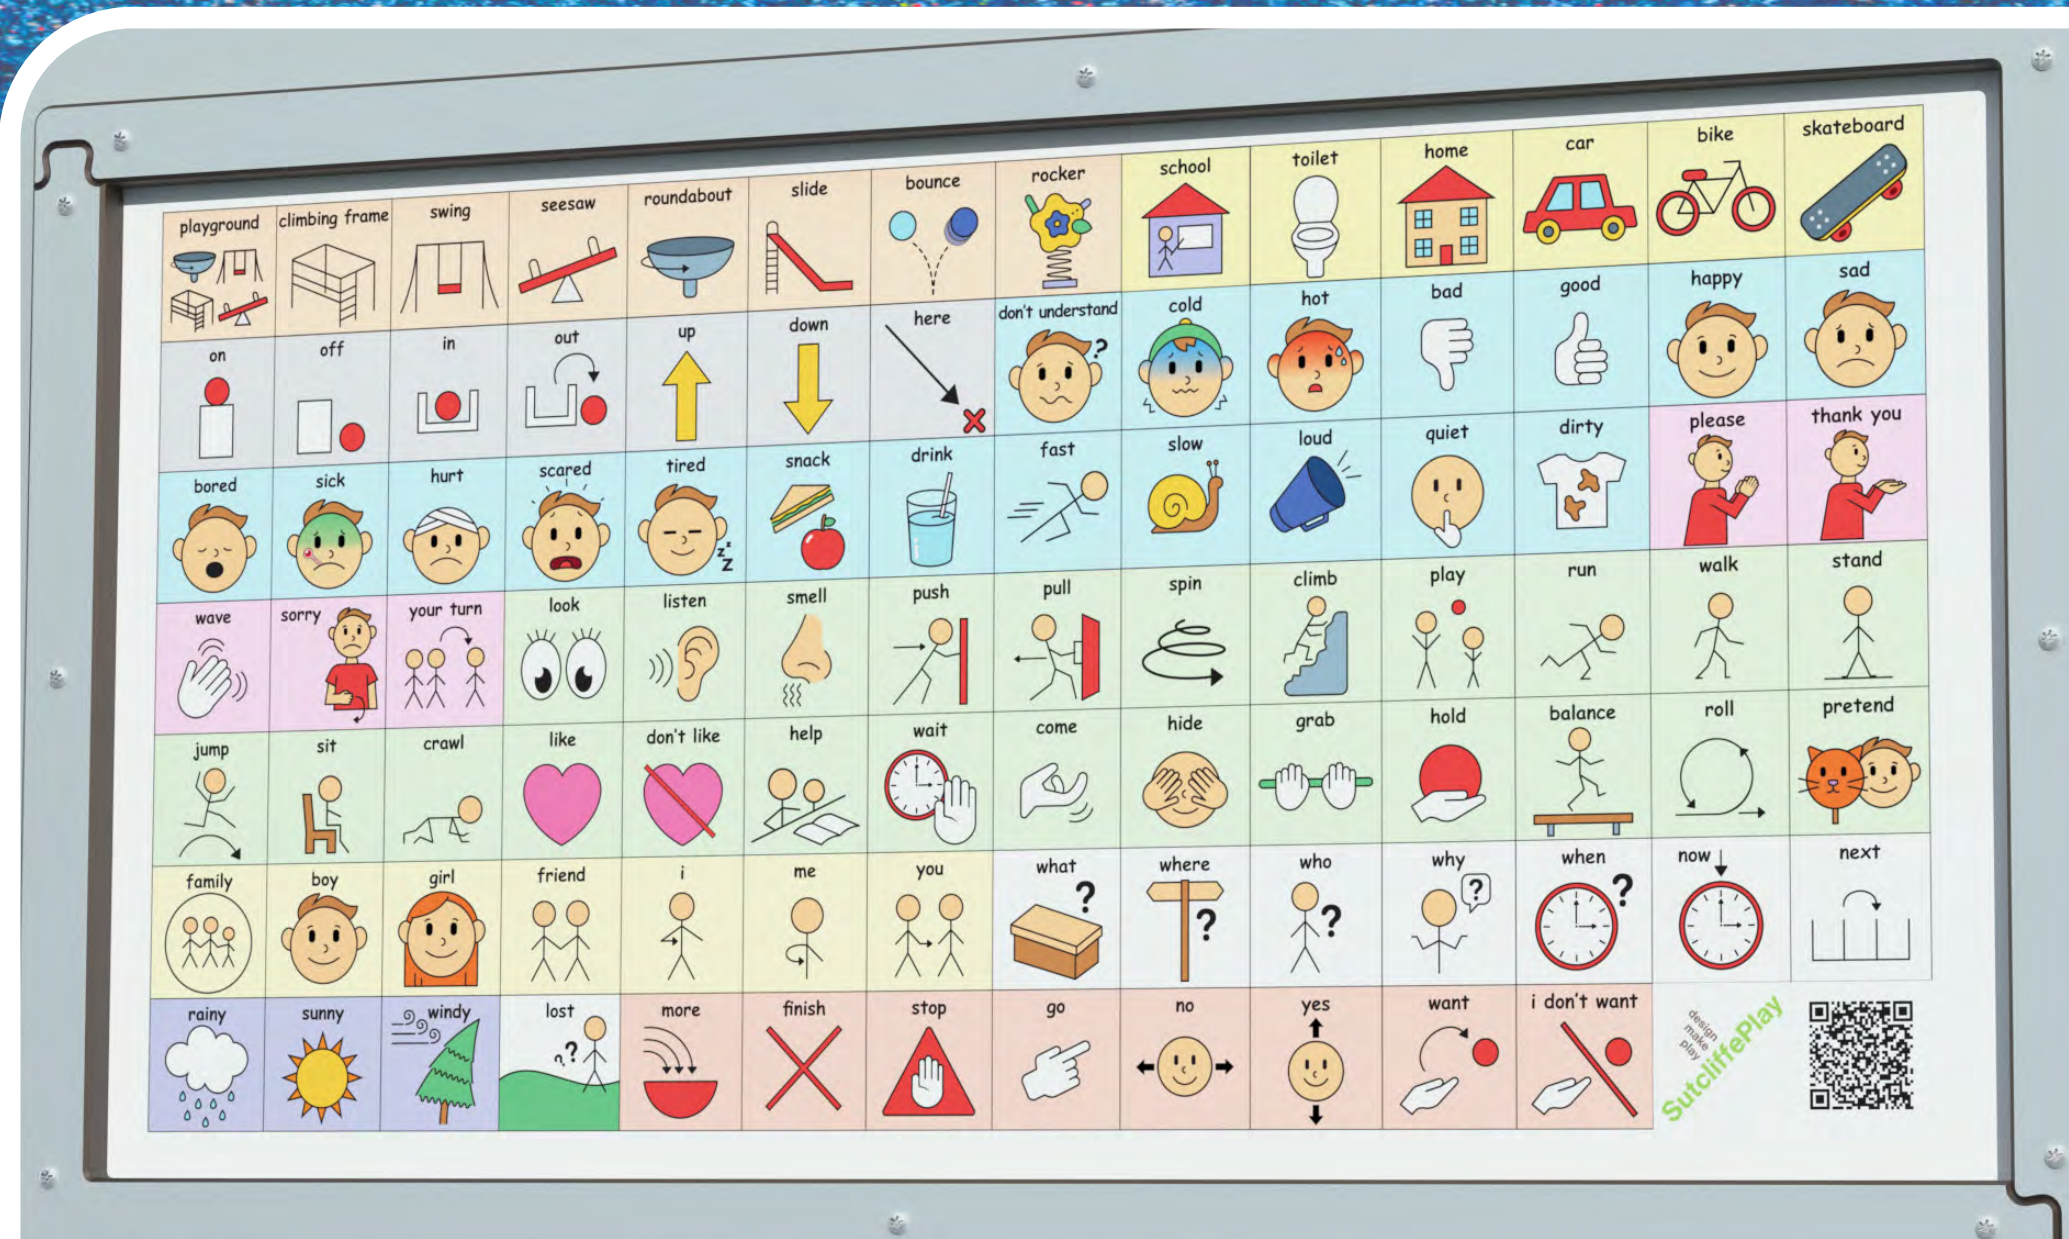

INCLUSIVE SEAT

POD SEAT

DUO-POD SEAT

INGROUND TRAMPOLINE

INCLUSIVE ROUNDABOUT WITH SCOOTER

MINI POCKET MULTIPLAY

COMMUNICATION PANEL

MADE IN BRITAIN design made play SutcliffePlay South Derbyshire District Council

65+ FEATURES

105+ USERS

Inclusive
Through innovative design, our aim is to provide opportunities for children of all abilities to play together.

Maurice Lea Memorial Park

South Derbyshire District Council

JUNIOR AREA

Inclusive
Through innovative design, our aim is to provide opportunities for children of all abilities to play together.

CORNISHWARE CASTLE!

THREE FLAT SEATS

INCLUSIVE SEAT

TURTLE SHELL

CORNISHWARE CREST GRAPHIC IN WETPOUR!